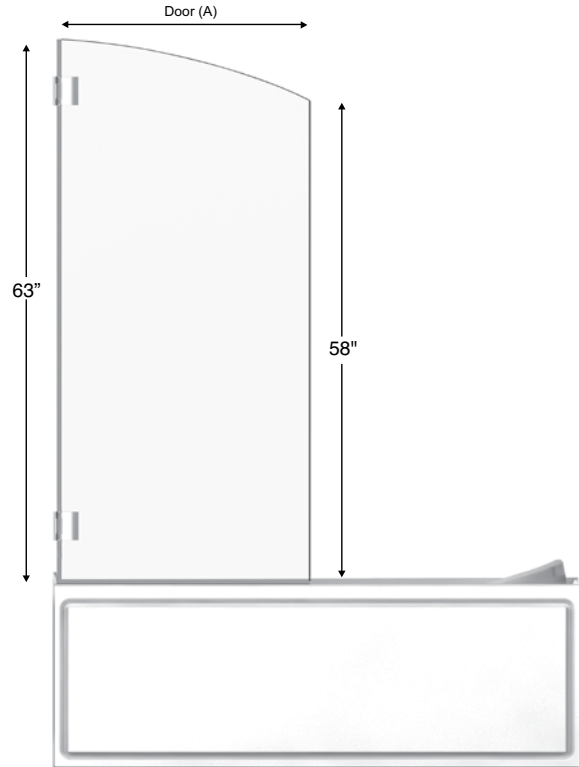

Solo Shield Nordic Series

N29SO

FEATURES AND CONSTRUCTION

- Hinges made of solid cast brass with all stainless moving parts to ensure superior quality and durability.
- Clear PVC side gasket installs vertically onto panel to ensure a water-tight seal between door and wall when the door is in the closed position.
- Deluxe glass: 3/8" clear tempered safety glass finished with polished beveled edges.
- Clear PVC bottom door gasket designed with sweep lip to keep splashing water in the tub.

Chrome Square (S) / Oval (O) Hinges	Brushed Nickel Square (S) / Oval (O) Hinges	Door (A)	Compatible Tubs
N29SOC-S / N29SOC-O \$859	N29SOBN-S / N29SOBN-O \$959	29"	Tub shield will work with any MTI square or rectangular tub that is installed in an alcove and has a flat deck.

IMPORTANT INFORMATION. READ BEFORE ORDERING.

Each Solo Shield Model Number represents 1 complete kit, shipped in 1 box. Universal right-hand and left-hand opening application. Freight is PREPAID on all order for continental United States. Data herein supersedes all previous prior to publication date indicated below.