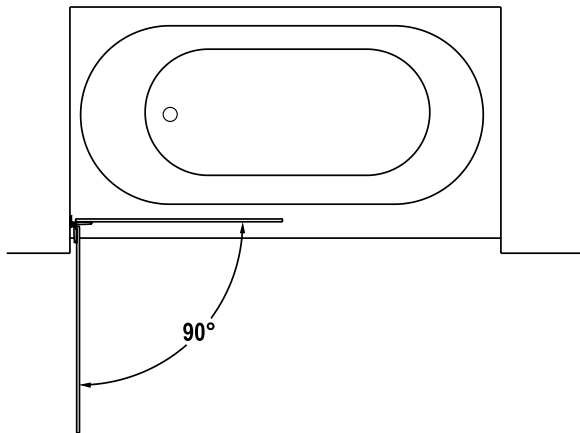

Solo Shield Nordic Series

N29SO

FEATURES AND CONSTRUCTION

- Hinges made of solid cast brass with all stainless moving parts to ensure superior quality and durability.
- Clear PVC side gasket installs vertically onto panel to ensure a water-tight seal between door and wall when the door is in the closed position.
- Deluxe glass: 3/8" clear tempered safety glass finished with polished beveled edges.
- Clear PVC bottom door gasket designed with sweep lip to keep splashing water in the tub.

Chrome Square (S) / Oval (O) Hinges	Brushed Nickel Square (S) / Oval (O) Hinges	Door (A)	Compatible Tubs
N29SOC-S / N29SOC-O \$859	N29SOBN-S / N29SOBN-O \$959	29"	Tub shield will work with any MTI square or rectangular tub that is installed in an alcove and has a flat deck.

IMPORTANT INFORMATION. READ BEFORE ORDERING.

Each Solo Shield Model Number represents 1 complete kit, shipped in 1 box. Universal right-hand and left-hand opening application. Freight is PREPAID on all order for continental United States. Data herein supersedes all previous prior to publication date indicated below.