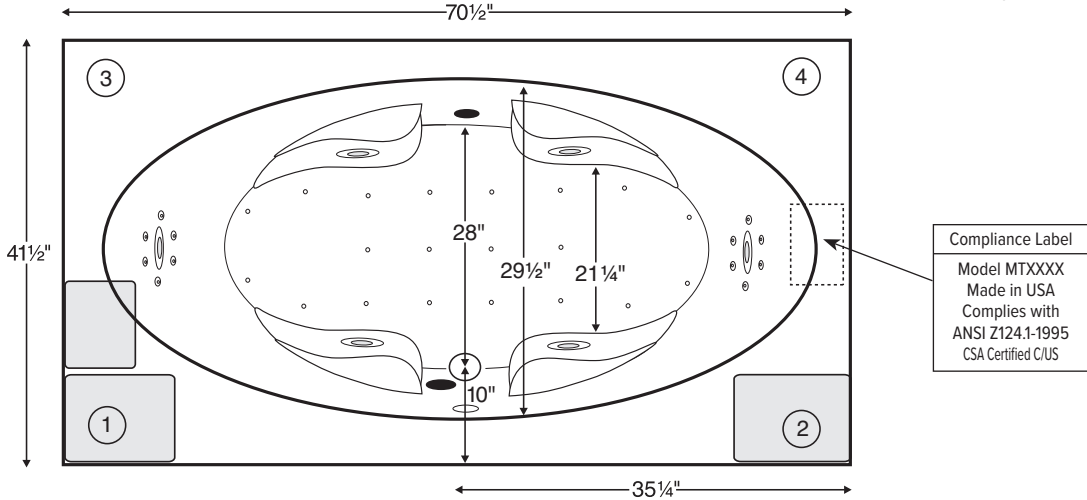

Seville 1 features integral armrests.

Seville 1

70.5" x 41.5" x 19.375"

GENERAL SPECIFICATIONS:

- Material** - Acrylic
- Installation** - Drop-in (cannot be undermounted)
- Plumbed Weight** - 185 lbs / 84 kg
- Soaker Weight** - 100 lbs / 45 kg
- Average Fill** - 46 gal to above jet level
- Maximum Fill** - 71 gal to overflow

NOTE: Filling this tub to the maximum may require an above average size or dedicated water heater.

Numbered areas on tub deck represent possible locations to install cleaning systems, faucets and other fixtures.
Shown with Air Massage and Ultra Whirlpool Package.