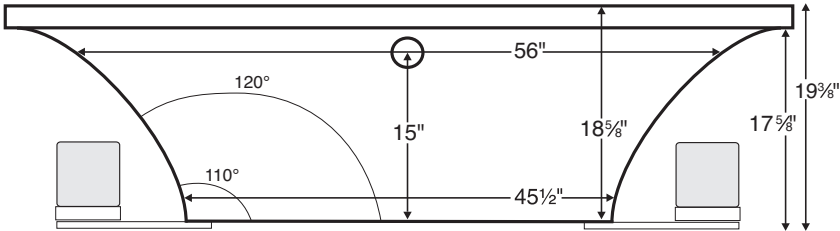

Seville 1 features integral armrests.

Seville 1

70.5" x 41.5" x 19.375"

GENERAL SPECIFICATIONS:

- Material** - Acrylic
- Installation** - Drop-in (cannot be undermounted)
- Plumbed Weight** - 185 lbs / 84 kg
- Soaker Weight** - 100 lbs / 45 kg
- Average Fill** - 46 gal to above jet level
- Maximum Fill** - 71 gal to overflow

NOTE: Filling this tub to the maximum may require an above average size or dedicated water heater.

Numbered areas on tub deck represent possible locations to install cleaning systems, faucets and other fixtures.
Shown with Air Massage and Ultra Whirlpool Package.