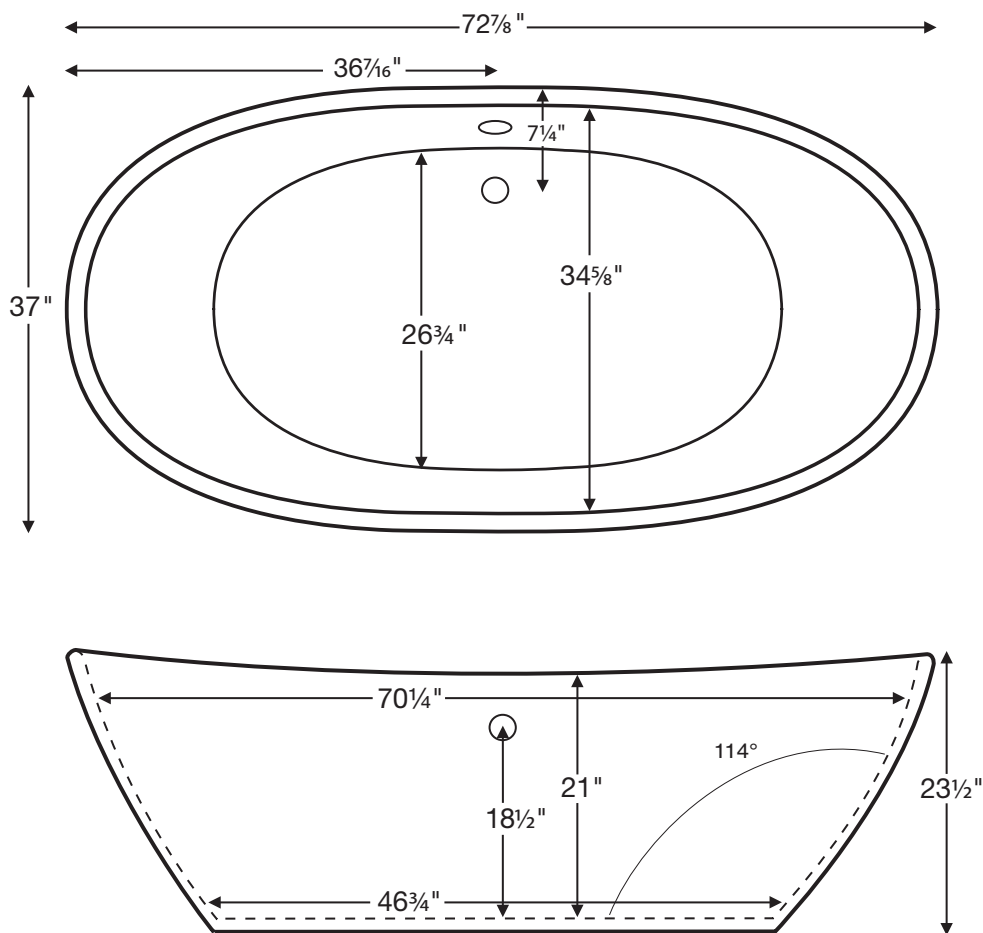

## Elise (#115)

72.875" x 37" x 23.5"

### GENERAL SPECIFICATIONS:

**Material** - SculptureStone®

**Installation** - Freestanding - *cannot be undermounted*  
*Not recommended as a tub / shower combination.*

**Soaker Weight** - 240 lbs / 108 kg

**Maximum Fill** - 102 gal to overflow

*NOTE: Filling this tub to the maximum may require an above average size or dedicated water heater.*

CSA Certified C/US; ANSI Z124.1

See the "Boutique Collection Tubs Installation & Operation Manual" included with tub delivery or go to: [mtibaths.com/support/installation](http://mtibaths.com/support/installation) for all the information necessary to install and operate the tub.