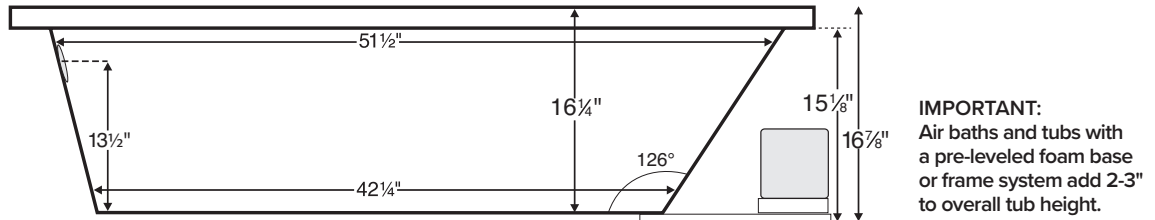

Soaker Weight - 70 lbs / 32 kg

Average Fill - 29 gal to above jet level

Maximum Fill - 40 gal to overflow

NOTE: Filling this tub to the maximum may require an above average size or dedicated water heater.

Numbered areas on tub deck represent possible locations to install cleaning systems, faucets and other fixtures.
Shown with Air Massage and Ultra Whirlpool Package.

ELECTRICAL COMPONENTS & SPECIFICATIONS		
Required Electrical Service - 110 Volt		
Hydrotherapy Package	Components Included	GFCI
Standard Whirlpool	2-bhp pump	1-15 amp
Ultra Whirlpool	2 2-bhp pumps, inline heater	2-20 amp
Air Massage	heated blower	1-15 amp
Air Massage Elite	heated blower, chromatherapy	1-15 amp
Air Massage with Standard Whirlpool	2-bhp pump, heated blower	2-15 amp
Air Massage with Ultra Whirlpool	2 2-bhp pumps, inline heater, heated blower	2-20 amp
Air Massage Elite with Standard Whirlpool	2-bhp pump, heated blower, chromatherapy	2-15 amp
Air Massage Elite with Ultra Whirlpool	2 2-bhp pumps, inline heater, heated blower, chromatherapy	2-20 amp

- Before ordering or installing, please consider future access to equipment.
- Add bedding compound to fully level and support bottom of tub.
- Tubs equipped with an air bath or a pre-leveled foam base are designed to rest on the floor *without* bedding compound, provided the floor is level.
- **Overall tub height is increased by approx. 2-3" when tub is equipped with any air bath package or when pre-leveled foam base or frame system is ordered.**
- Please measure tub **on-site** before building tub decking.
- If you are planning to use a glass enclosure, MTI must be advised when ordering for possible relocation of controls.
- Suction and control locations may vary.
- Specifications and configurations are subject to change without notice.
- Measurements are $\pm 1/2"$ and are subject to change without notice.
- Measurements herein supersede all others published prior to publication date shown below.