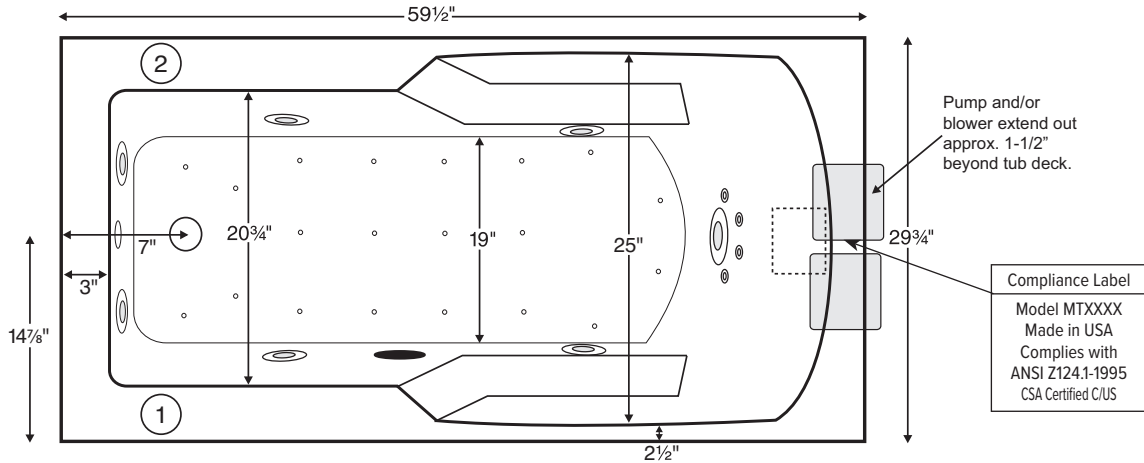

Wyndham 3 features integral armrests

Designer Collection Tubs
Model # 12

Wyndham 3
59.5" x 29.75" x 16.875"

GENERAL SPECIFICATIONS:

Material - Acrylic

Installation - Drop-in (cannot be undermounted)

Plumbed Weight - 94 lbs / 43 kg

Numbered areas on tub deck represent possible locations to install cleaning systems, faucets and other fixtures.
Shown with Air Massage and Ultra Whirlpool Package.

ELECTRICAL COMPONENTS & SPECIFICATIONS		
Required Electrical Service - 110 Volt		
Hydrotherapy Package	Components Included	GFCI
Standard Whirlpool	2-bhp pump	1-15 amp
Ultra Whirlpool	2 2-bhp pumps, inline heater	2-20 amp
Air Massage	heated blower	1-15 amp
Air Massage Elite	heated blower, chromatherapy	1-15 amp
Air Massage with Standard Whirlpool	2-bhp pump, heated blower	2-15 amp
Air Massage with Ultra Whirlpool	2 2-bhp pumps, inline heater, heated blower	2-20 amp
Air Massage Elite with Standard Whirlpool	2-bhp pump, heated blower, chromatherapy	2-15 amp
Air Massage Elite with Ultra Whirlpool	2 2-bhp pumps, inline heater, heated blower, chromatherapy	2-20 amp