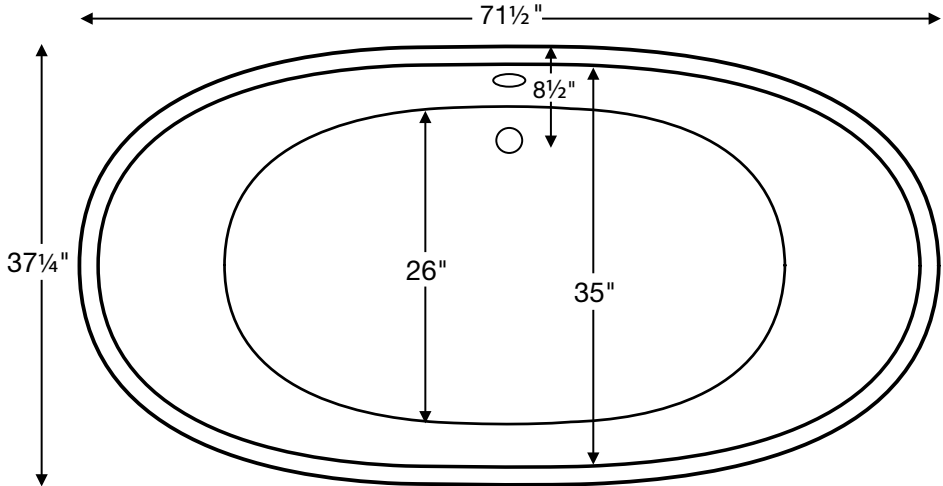

Alissa (#125)

71.5" x 37.25" x 21"

GENERAL SPECIFICATIONS:

Material - SculptureStone®

Installation - Freestanding - *Not recommended as a tub / shower combination.*

Soaker Weight - 240 lbs / 108 kg

Maximum Fill - 102 gal to overflow

NOTE: *Filling this tub to the maximum may require an above average size or dedicated water heater.*

ELECTRICAL SPECIFICATIONS

Required Electrical Service - 110 Volt

Air Bath - 1-15 amp GFCI

CSA Certified C/US; ANSI Z124.1

IMPORTANT ORDERING & INSTALLATION INFORMATION:

- Alissa #125 is available only as a soaker. To order an air bath see Alissa #196.
- Requires partial or complete sub-floor drain installation. See installation manual for important installation information.
- Tub is pre-drilled with an overflow, but can be specified without (see local codes).
- Requires use of a wall-mounted or freestanding tub filler.
- Measurements are + 1/2" and are subject to change without notice.
- Options and accessories are packaged inside the tub crate for delivery.
- Data herein supersedes all prior to publication date shown below.

See the "Boutique Collection Tubs Installation & Operation Manual" included with tub delivery or go to: mtibaths.com/support/installation for all the information necessary to install and operate the tub. MTI's Customer Service Department is available Monday-Friday 8am-6pm EST at 800-783-8827 or customerservice@mtibaths.com to answer any questions pertaining to ordering or installation.