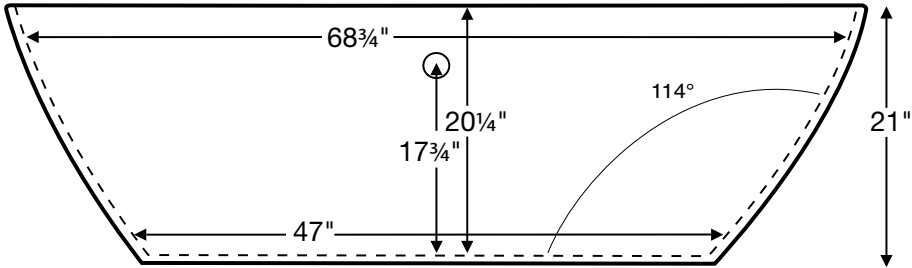

Alissa (#125)

71.5" x 37.25" x 21"

GENERAL SPECIFICATIONS:

Material - SculptureStone®

Installation - Freestanding - *Not recommended as a tub / shower combination.*

Soaker Weight - 240 lbs / 108 kg

Maximum Fill - 102 gal to overflow

NOTE: *Filling this tub to the maximum may require an above average size or dedicated water heater.*

ELECTRICAL SPECIFICATIONS

Required Electrical Service - 110 Volt

Air Bath - 1-15 amp GFCI

CSA Certified C/US; ANSI Z124.1

IMPORTANT ORDERING & INSTALLATION INFORMATION:

- Alissa #125 is available only as a soaker. To order an air bath see Alissa #196.
- Requires partial or complete sub-floor drain installation. See installation manual for important installation information.
- Tub is pre-drilled with an overflow, but can be specified without (see local codes).
- Requires use of a wall-mounted or freestanding tub filler.
- Measurements are + 1/2" and are subject to change without notice.
- Options and accessories are packaged inside the tub crate for delivery.
- Data herein supersedes all prior to publication date shown below.

See the "Boutique Collection Tubs Installation & Operation Manual" included with tub delivery or go to: mtibaths.com/support/installation for all the information necessary to install and operate the tub. MTI's Customer Service Department is available Monday-Friday 8am-6pm EST at 800-783-8827 or customerservice@mtibaths.com to answer any questions pertaining to ordering or installation.