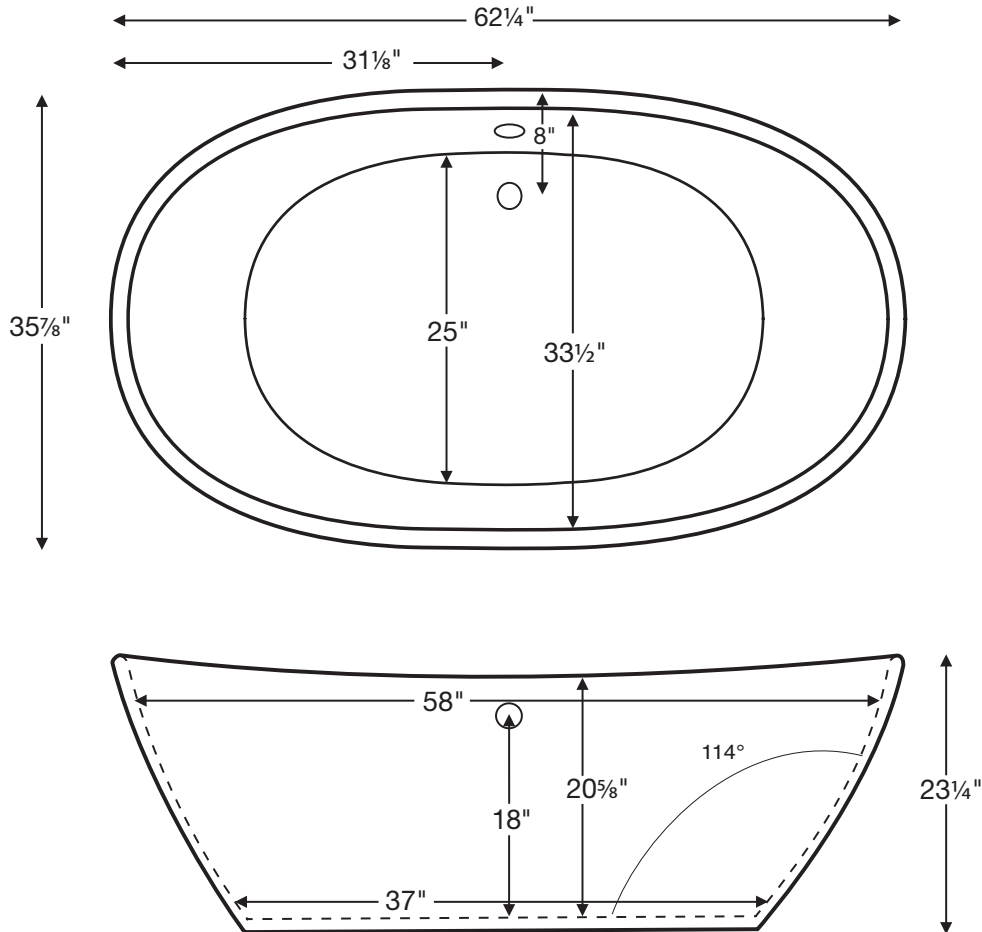

## Elise (#128)

62.25" x 35.875" x 23.25"

**GENERAL SPECIFICATIONS:**

**Material** - SculptureStone®

**Installation** - Freestanding - *cannot be undermounted*  
*Not recommended as a tub / shower combination.*

**Soaker Weight** - 225 lbs / 103 kg

**Maximum Fill** - 86 gal to overflow

*NOTE: Filling this tub to the maximum may require an above average size or dedicated water heater.*

CSA Certified C/US; ANSI Z124.1