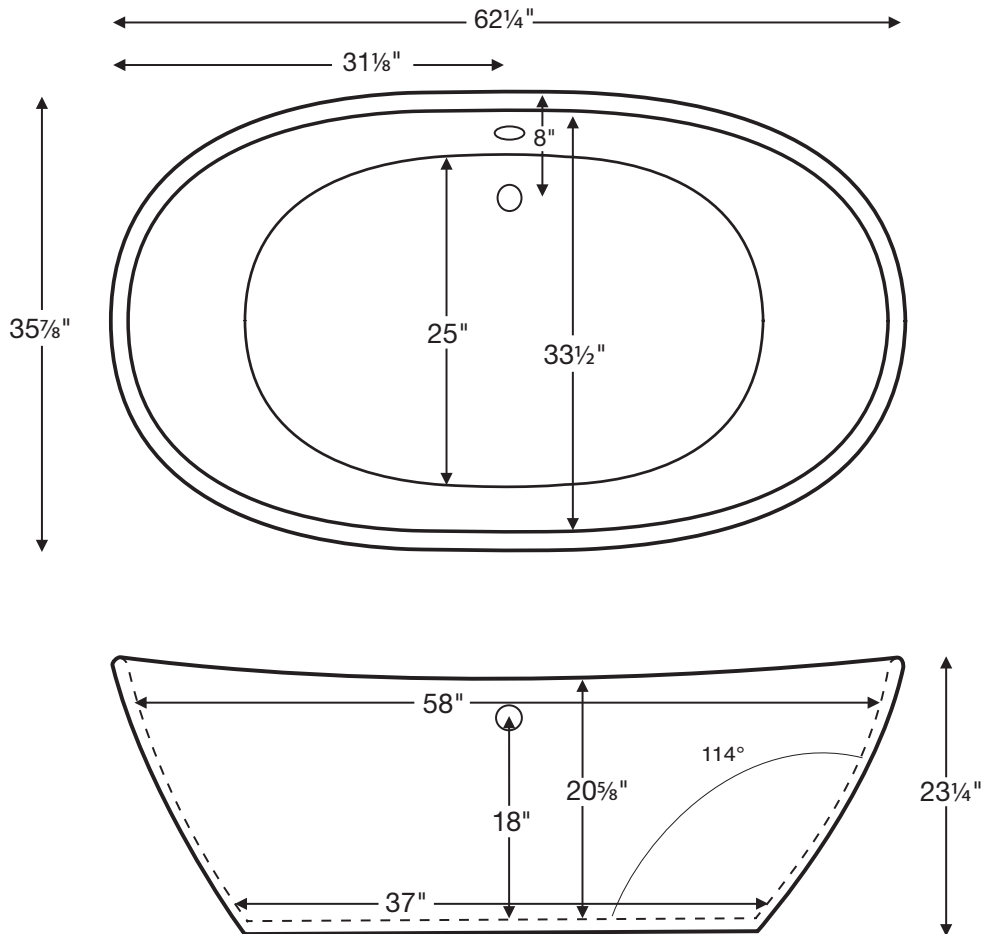

## Elise (#128)

62.25" x 35.875" x 23.25"

### GENERAL SPECIFICATIONS:

**Material** - SculptureStone®

**Installation** - Freestanding - *cannot be undermounted*  
*Not recommended as a tub / shower combination.*

**Soaker Weight** - 225 lbs / 103 kg

**Maximum Fill** - 86 gal to overflow

*NOTE: Filling this tub to the maximum may require an above average size or dedicated water heater.*

CSA Certified C/US; ANSI Z124.1

See the "Boutique Collection Tubs Installation & Operation Manual" included with tub delivery or go to: [mtibaths.com/support/installation](http://mtibaths.com/support/installation) for all the information necessary to install and operate the tub.