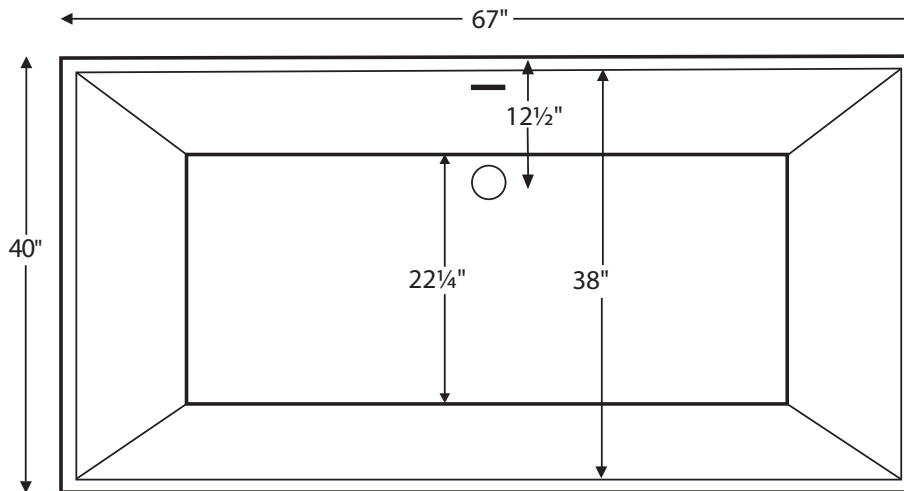

Intarcia (#137A)

67" x 40" x 19.5"

GENERAL SPECIFICATIONS:

Material - SculptureStone®

Installation - Freestanding

May also be undermounted. Must specify on order.
Not recommended as a tub / shower combination.

Soaker Weight - 200 lbs / 91 kg

Maximum Fill - 90 gal to overflow

NOTE: Filling this tub to the maximum may require an above average size or dedicated water heater.

SEE IMPORTANT ORDERING & INSTALLATION INFORMATION BELOW