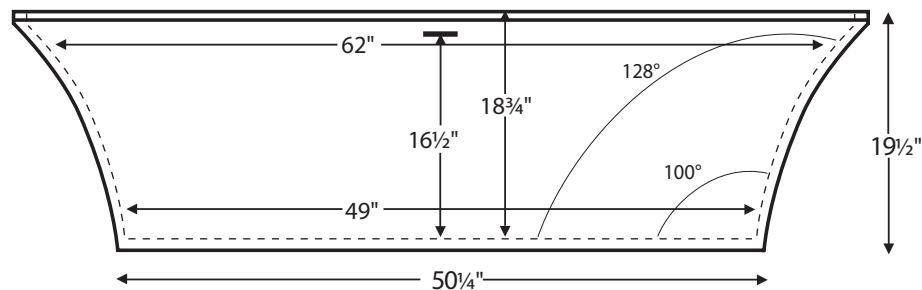

Intarcia (#137A)

67" x 40" x 19.5"

GENERAL SPECIFICATIONS:

Material - SculptureStone®

Installation - Freestanding

May also be undermounted. Must specify on order.
Not recommended as a tub / shower combination.

Soaker Weight - 200 lbs / 91 kg

Maximum Fill - 90 gal to overflow

NOTE: Filling this tub to the maximum may require an above average size or dedicated water heater.

SEE IMPORTANT ORDERING & INSTALLATION INFORMATION BELOW