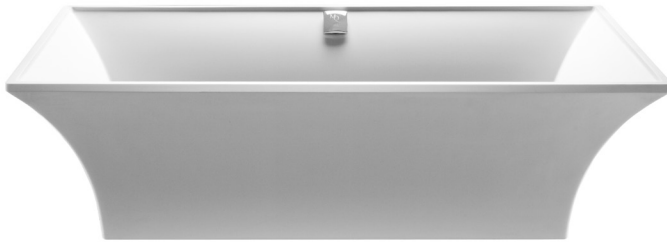

Intarcia (#137A)

67" x 40" x 19.5"

GENERAL SPECIFICATIONS:

Material - SculptureStone®

Installation - Freestanding

May also be undermounted. Must specify on order.
Not recommended as a tub / shower combination.

Soaker Weight - 200 lbs / 91 kg

Maximum Fill - 90 gal to overflow

NOTE: Filling this tub to the maximum may require an above average size or dedicated water heater.

SEE IMPORTANT ORDERING & INSTALLATION INFORMATION BELOW