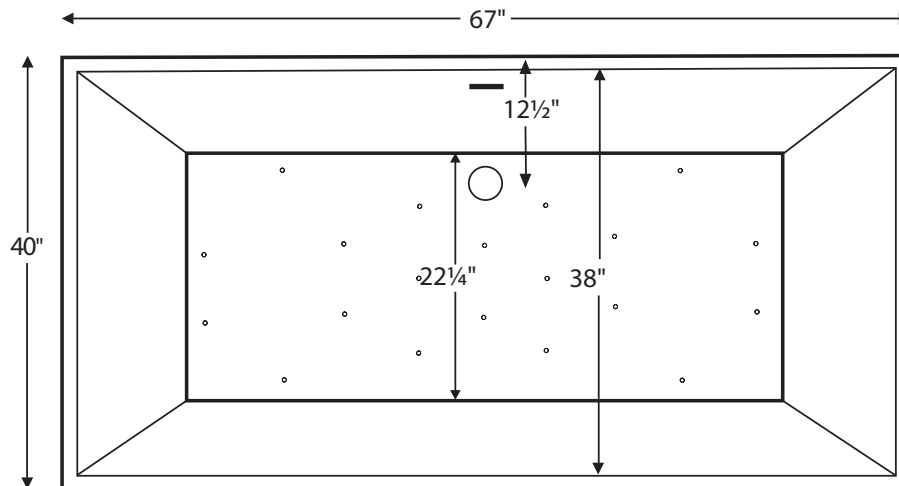

Intarcia with Pedestal (#137B)

67" x 40" x 24.25"

GENERAL SPECIFICATIONS:

Material - SculptureStone®

Installation - Freestanding

Not recommended as a tub / shower combination.

Soaker Weight - 250 lbs / 113 kg

Air Bath Weight - 280 lbs / 127 kg

Maximum Fill - 90 gal to overflow

NOTE: Filling this tub to the maximum may require an above average size or dedicated water heater.

Shown above as an Air Bath.

ELECTRICAL SPECIFICATIONS