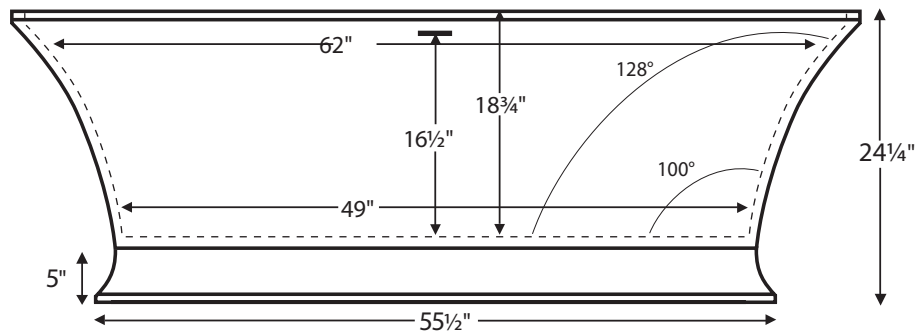

Intarcia with Pedestal (#137B)

67" x 40" x 24.25"

GENERAL SPECIFICATIONS:

Material - SculptureStone®

Installation - Freestanding

Not recommended as a tub / shower combination.

Soaker Weight - 250 lbs / 113 kg

Air Bath Weight - 280 lbs / 127 kg

Maximum Fill - 90 gal to overflow

NOTE: Filling this tub to the maximum may require an above average size or dedicated water heater.

Shown above as an Air Bath.

ELECTRICAL SPECIFICATIONS