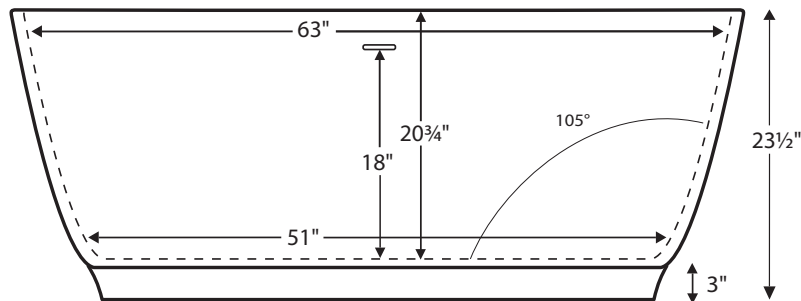

Elena with Pedestal (#140)

66" x 31.75" x 23.5"

GENERAL SPECIFICATIONS:

Material - SculptureStone®

Installation - Freestanding

Flat rim version may also be undermounted. Must specify on order. Rolled rim version cannot be undermounted. Not recommended as a tub / shower combination.

Soaker Weight - 212 lbs / 96 kg

Air Bath Weight - 242 lbs / 110 kg

Maximum Fill - 95 gal to overflow

NOTE: Filling this tub to the maximum may require an above average size or dedicated water heater.

Shown above as an Air Bath.