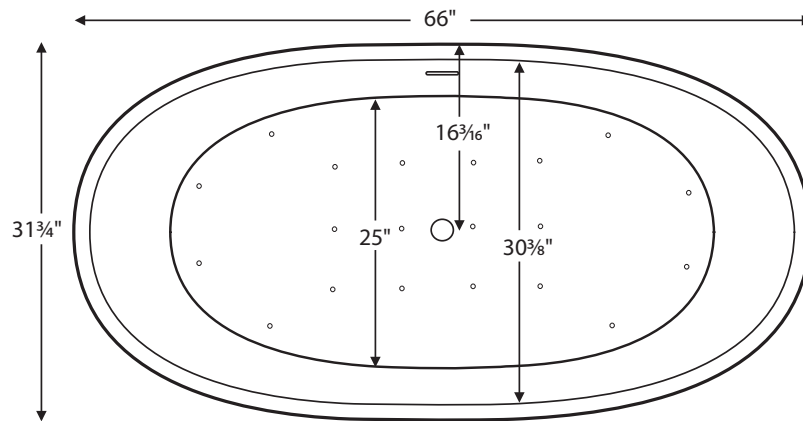

Elena with Pedestal (#140)

66" x 31.75" x 23.5"

GENERAL SPECIFICATIONS:

Material - SculptureStone®

Installation - Freestanding

Flat rim version may also be undermounted. Must specify on order. Rolled rim version cannot be undermounted. Not recommended as a tub / shower combination.

Soaker Weight - 212 lbs / 96 kg

Air Bath Weight - 242 lbs / 110 kg

Maximum Fill - 95 gal to overflow

NOTE: Filling this tub to the maximum may require an above average size or dedicated water heater.

Shown above as an Air Bath.