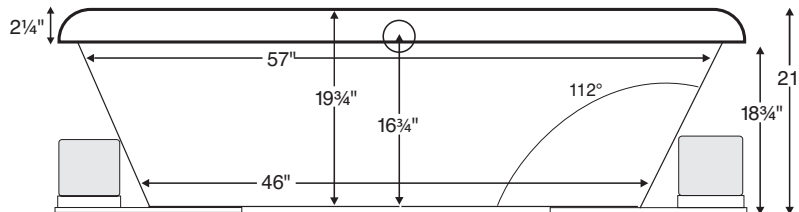

Normandy 1

66" x 35.75" x 21"

GENERAL SPECIFICATIONS:

Material - Acrylic

Installation - Drop-in (cannot be undermounted)
Not recommended as a tub / shower combination.

Plumbed Weight - 110 lbs / 50 kg

Soaker Weight - 88 lbs / 40 kg

Average Fill - 60 gal to above jet level

Maximum Fill - 87 gal to overflow

NOTE: Filling this tub to the maximum may require an above average size or dedicated water heater.

Numbered areas outside of tub represent possible stub-out locations for cleaning systems and Breda valves.
Shown with Air Massage and Ultra Whirlpool Package.

IMPORTANT:
Air baths and tubs with a pre-leveled foam base add 2-3" to overall tub height.

ELECTRICAL COMPONENTS & SPECIFICATIONS		
Required Electrical Service - 110 Volt		
Hydrotherapy Package	Components Included	GFCI
Standard Whirlpool	2-bhp pump	1-15 amp
Ultra Whirlpool	2 2-bhp pumps, inline heater	2-20 amp
Air Massage	heated blower	1-15 amp
Air Massage Elite	heated blower, chromatherapy	1-15 amp
Air Massage with Standard Whirlpool	2-bhp pump, heated blower	2-15 amp
Air Massage with Ultra Whirlpool	2 2-bhp pumps, inline heater, heated blower	2-20 amp
Air Massage Elite with Standard Whirlpool	2-bhp pump, heated blower, chromatherapy	2-15 amp
Air Massage Elite with Ultra Whirlpool	2 2-bhp pumps, inline heater, heated blower, chromatherapy	2-20 amp