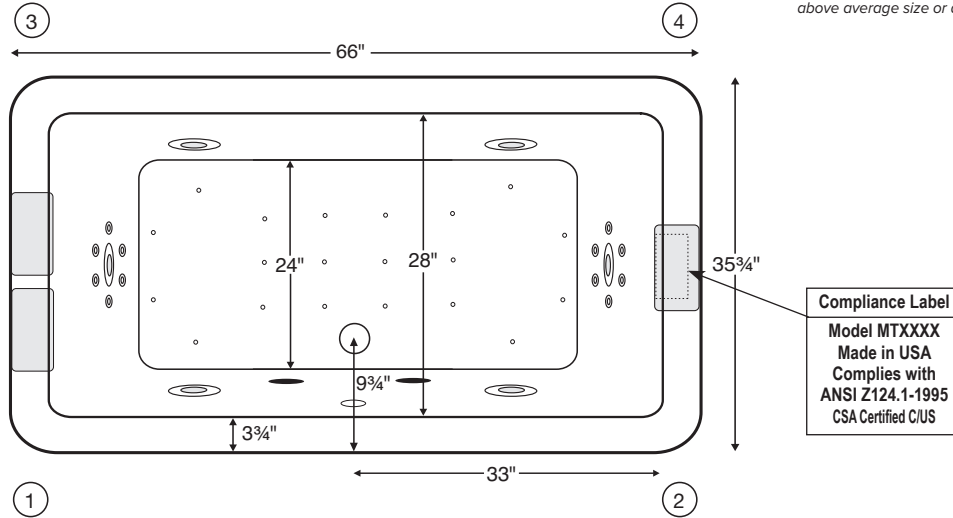

Normandy 1

66" x 35.75" x 21"

GENERAL SPECIFICATIONS:

Material - Acrylic

Installation - Drop-in (cannot be undermounted)
Not recommended as a tub / shower combination.

Plumbed Weight - 110 lbs / 50 kg

Soaker Weight - 88 lbs / 40 kg

Average Fill - 60 gal to above jet level

Maximum Fill - 87 gal to overflow

NOTE: Filling this tub to the maximum may require an above average size or dedicated water heater.

Numbered areas outside of tub represent possible stub-out locations for cleaning systems and Breda valves.
Shown with Air Massage and Ultra Whirlpool Package.

IMPORTANT:
Air baths and tubs with a pre-leveled foam base add 2-3" to overall tub height.

ELECTRICAL COMPONENTS & SPECIFICATIONS		
Required Electrical Service - 110 Volt		
Hydrotherapy Package	Components Included	GFCI
Standard Whirlpool	2-bhp pump	1-15 amp
Ultra Whirlpool	2 2-bhp pumps, inline heater	2-20 amp
Air Massage	heated blower	1-15 amp
Air Massage Elite	heated blower, chromatherapy	1-15 amp
Air Massage with Standard Whirlpool	2-bhp pump, heated blower	2-15 amp
Air Massage with Ultra Whirlpool	2 2-bhp pumps, inline heater, heated blower	2-20 amp
Air Massage Elite with Standard Whirlpool	2-bhp pump, heated blower, chromatherapy	2-15 amp
Air Massage Elite with Ultra Whirlpool	2 2-bhp pumps, inline heater, heated blower, chromatherapy	2-20 amp