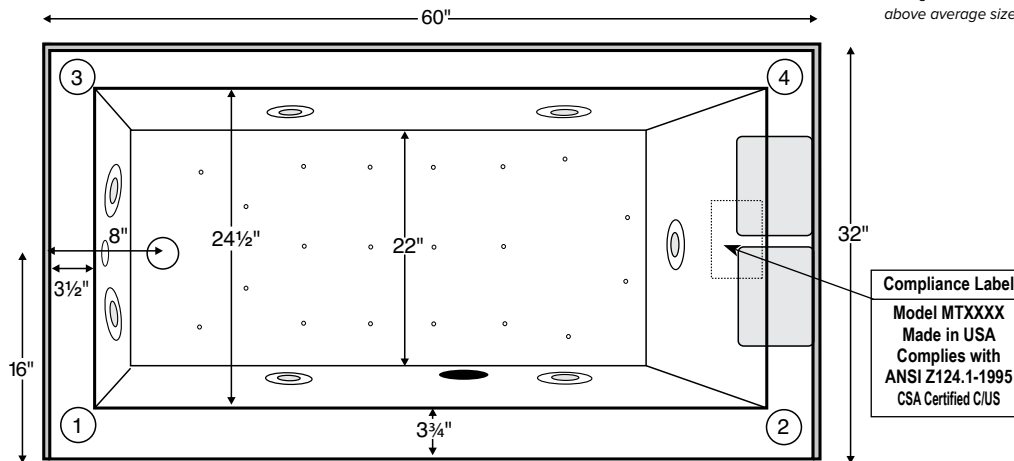

Features integral skirting and tile flange.

Cameron 1

60" x 32" x 20.625"

GENERAL SPECIFICATIONS:

Material - Acrylic

Installation - Alcove

Plumbed Weight - 130 lbs / 59 kg

Soaker Weight - 105 lbs / 48 kg

Average Fill - 30 gal to above jet level

Maximum Fill - 57 gal to overflow

NOTE: Filling this tub to the maximum may require an above average size or dedicated water heater.

Numbered areas on tub deck represent possible locations to install cleaning systems, faucets and other fixtures.
Shown with Air Massage and Ultra Whirlpool Package.

- Before ordering or installing, please consider future access to equipment.
- Cameron includes integral front skirting, tile flange on 3 sides and a pre-leveled foam base to facilitate the installation process.
- Tub is available with a left- or right-hand drain location. Must specify on order.
- Overall standard tub height is 20.625", but can be reduced by as low as 20" ONLY when ordered as a soaker. Must specify on order.
- Skirting is non-removable and provides no access. Must have end access for servicing of equipment.
- If you plan to use a glass enclosure, MTI must be advised when ordering for possible relocation of systems controls.
- Suction and control locations may vary.
- Specifications and configurations are subject to change without notice.
- Measurements are $\pm 1/2"$ and are subject to change without notice.
- Measurements herein supersede all others published prior to publication date shown below.