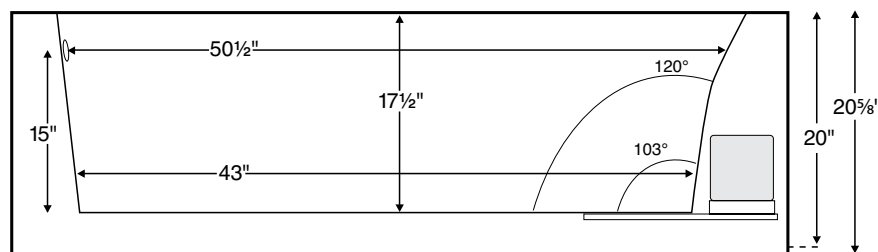

Features integral skirting and tile flange.

Cameron 1

60" x 32" x 20.625"

GENERAL SPECIFICATIONS:

Material - Acrylic

Installation - Alcove

Plumbed Weight - 130 lbs / 59 kg

Soaker Weight - 105 lbs / 48 kg

Average Fill - 30 gal to above jet level

Maximum Fill - 57 gal to overflow

NOTE: Filling this tub to the maximum may require an above average size or dedicated water heater.

Numbered areas on tub deck represent possible locations to install cleaning systems, faucets and other fixtures.
Shown with Air Massage and Ultra Whirlpool Package.