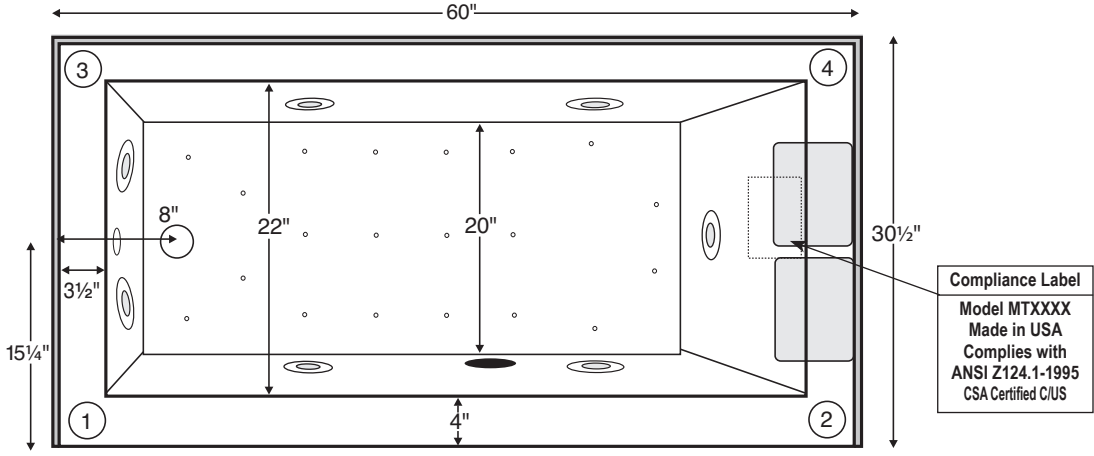

Features integral skirting and tile flange.

Cameron 4

60" x 30.5" x 18"

GENERAL SPECIFICATIONS:

- Material** - Acrylic
 - Installation** - Alcove
 - Plumbed Weight** - 125 lbs / 59 kg
 - Soaker Weight** - 100 lbs / 48 kg
 - Average Fill** - 35 gal to above jet level
 - Maximum Fill** - 45 gal to overflow
- NOTE: Filling this tub to the maximum may require an above average size or dedicated water heater.*

- Before ordering or installing, please consider future access to equipment.
- Cameron includes integral front skirting, tile flange on 3 sides and a pre-leveled foam base to facilitate the installation process.
- Tub is available with a left- or right-hand drain location. Must specify on order.
- Overall standard tub height is 18", but can be reduced by as low as 16.25" ONLY when ordered as a soaker. Must specify on order.
- Skirting is non-removable and provides no access. Must have end access for servicing of equipment.
- If you plan to use a glass enclosure, MTI must be advised when ordering for possible relocation of systems controls.
- Suction and control locations may vary.
- Specifications and configurations are subject to change without notice.
- Measurements are $\pm 1/2"$ and are subject to change without notice.
- Measurements herein supersede all others published prior to publication date shown below.