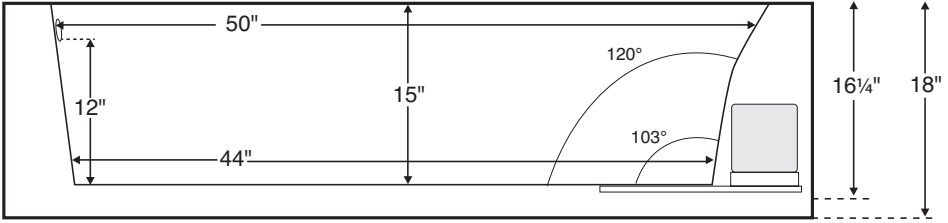

ELECTRICAL COMPONENTS & SPECIFICATIONS		
Required Electrical Service - 110 Volt		
Hydrotherapy Package	Components Included	GFCI
Standard Whirlpool	2-bhp pump	1-15 amp
Ultra Whirlpool	2 2-bhp pumps, inline heater	2-20 amp
Air Massage	heated blower	1-15 amp
Air Massage Elite	heated blower, chromatherapy	1-15 amp
Air Massage with Standard Whirlpool	2-bhp pump, heated blower	2-15 amp
Air Massage with Ultra Whirlpool	2 2-bhp pumps, inline heater, heated blower	2-20 amp
Air Massage Elite with Standard Whirlpool	2-bhp pump, heated blower, chromatherapy	2-15 amp
Air Massage Elite with Ultra Whirlpool	2 2-bhp pumps, inline heater, heated blower, chromatherapy	2-20 amp

For electrical requirements of tub options, see specific options specs
CSA Certified C/US; ANSI Z124.1 for plastic tubs and ANSI 112.19.7 for whirlpool components.

IMPORTANT ORDERING & INSTALLATION INFORMATION:

- Before ordering or installing, please consider future access to equipment.
- Cameron includes integral front skirting, tile flange on 3 sides and a pre-leveled foam base to facilitate the installation process.
- Tub is available with a left- or right-hand drain location. Must specify on order.
- Overall standard tub height is 18", but can be reduced by as low as 16.25" ONLY when ordered as a soaker. Must specify on order.
- Skirting is non-removable and provides no access. Must have end access for servicing of equipment.
- If you plan to use a glass enclosure, MTI must be advised when ordering for possible relocation of systems controls.
- Suction and control locations may vary.
- Specifications and configurations are subject to change without notice.
- Measurements are $\pm 1/2"$ and are subject to change without notice.
- Measurements herein supersede all others published prior to publication date shown below.

See the "Designer Collection Tubs Installation & Operation Manual" included with tub delivery or go to mtibaths.com/support/installation_operation/manuals for all the information necessary to install and operate the tub.

MTI's Customer Service Department is available Monday-Friday 8am-6pm EST at 800-783-8827 or customerservice@mtibaths.com to answer any questions pertaining to ordering or installation.