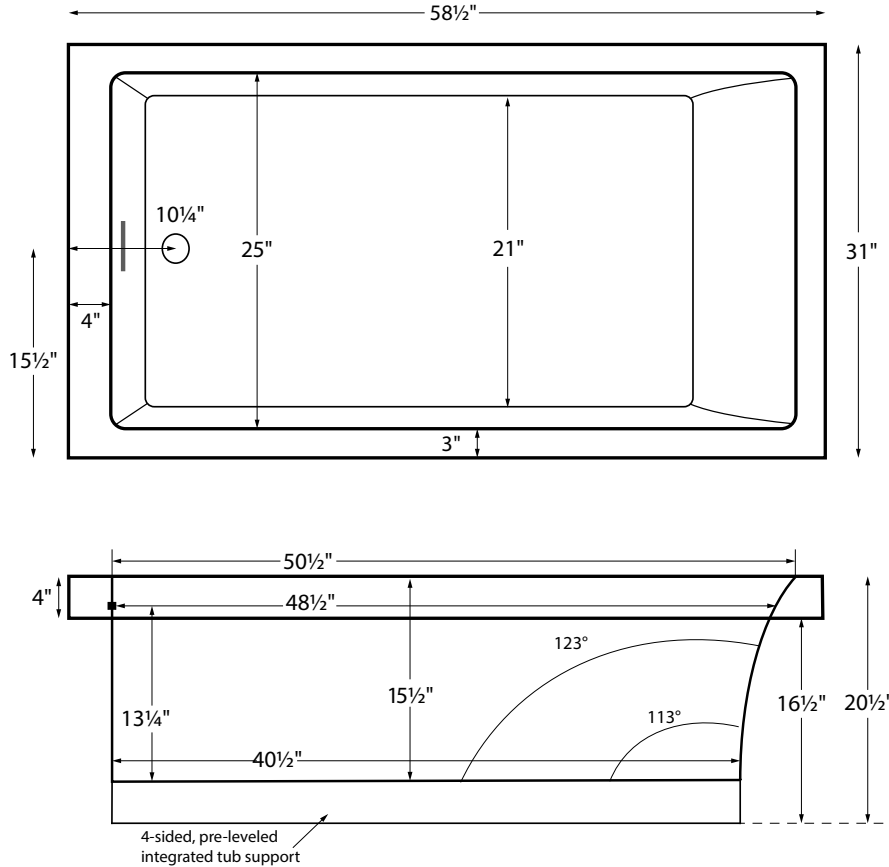

# Maddux Drop-In (162A)

58.5" x 31" x 20.5"

**GENERAL SPECIFICATIONS:**

**Material** - SculptureStone®  
**Installation** - Drop-In -May also be undermounted. Must specify on order.

**Soaker Weight** - 300 lbs / 136 kg

**Air Bath Weight** - 300 lbs / 136 kg

**Maximum Fill** - 90 gal to overflow

**NOTE:** Filling this tub to the maximum may require an above average size or dedicated water heater.

Maddux features an integrated slotted overflow.

**ELECTRICAL SPECIFICATIONS**

Required Electrical Service - 110 Volt

Air Bath - 1-15 amp GFCI

CSA Certified C/US; ANSI Z124.1

**IMPORTANT ORDERING & INSTALLATION INFORMATION:**

- Standard rim height of drop-in model is 4". Height configurations over 4" are available upon request. Freestanding model also available - see MTCT-161.
- Pre-leveled integrated tub support is ESS material that allows for tub to rest on the finished floor without the need to add bedding compound, provided the floor is level.
- Includes an integrated slotted overflow, which only requires drain installation. May also be specified without an overflow (see local codes).
- Measurements are + 1/2" and are subject to change without notice.
- Options and accessories are packaged inside the tub crate for delivery.
- Data herein supersedes all prior to publication date shown below.