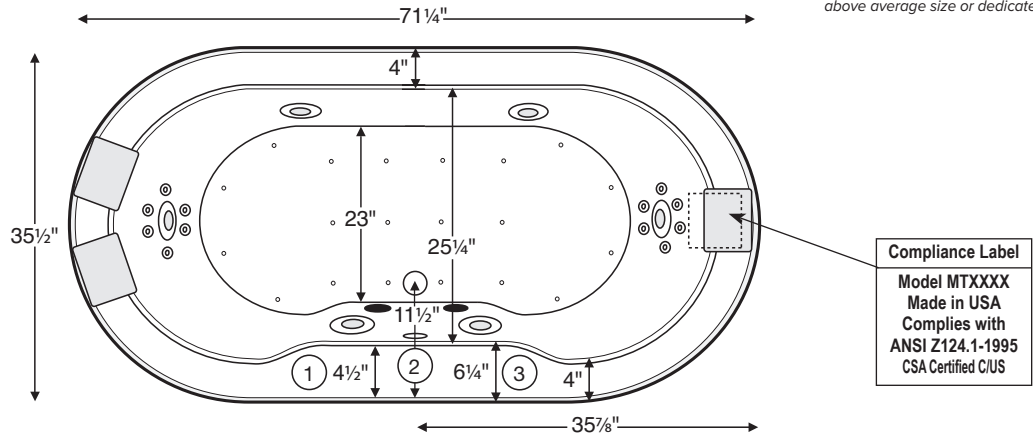

Melinda 5

71.25" x 35.5" x 20"

GENERAL SPECIFICATIONS:

- Material** - Acrylic
 - Installation** - Drop-in or Undermount
Not recommended as a tub / shower combination.
 - Plumbed Weight** - 144 lbs / 65 kg
 - Soaker Weight** - 100 lbs / 55 kg
 - Average Fill** - 34 gal to above jet level
 - Maximum Fill** - 85 gal to overflow
- NOTE: Filling this tub to the maximum may require an above average size or dedicated water heater.*

Numbered areas on tub deck represent possible locations to install cleaning systems, faucets and other fixtures. Shown with Air Massage and Ultra Whirlpool Package.

ELECTRICAL COMPONENTS & SPECIFICATIONS		
Required Electrical Service - 110 Volt		
Hydrotherapy Package	Components Included	GFCI
Standard Whirlpool	2-bhp pump	1-15 amp
Ultra Whirlpool	2 2-bhp pumps, inline heater	2-20 amp
Air Massage	heated blower	1-15 amp
Air Massage Elite	heated blower, chromatherapy	1-15 amp
Air Massage with Standard Whirlpool	2-bhp pump, heated blower	2-15 amp
Air Massage with Ultra Whirlpool	2 2-bhp pumps, inline heater, heated blower	2-20 amp
Air Massage Elite with Standard Whirlpool	2-bhp pump, heated blower, chromatherapy	2-15 amp
Air Massage Elite with Ultra Whirlpool	2 2-bhp pumps, inline heater, heated blower, chromatherapy	2-20 amp