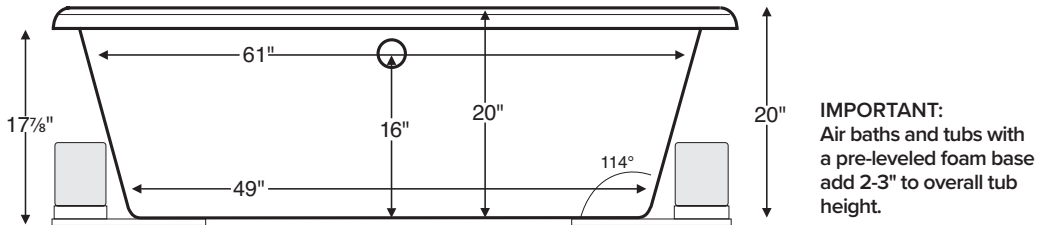

Melinda 5

71.25" x 35.5" x 20"

GENERAL SPECIFICATIONS:

- Material** - Acrylic
 - Installation** - Drop-in or Undermount
Not recommended as a tub / shower combination.
 - Plumbed Weight** - 144 lbs / 65 kg
 - Soaker Weight** - 100 lbs / 55 kg
 - Average Fill** - 34 gal to above jet level
 - Maximum Fill** - 85 gal to overflow
- NOTE: Filling this tub to the maximum may require an above average size or dedicated water heater.*

Numbered areas on tub deck represent possible locations to install cleaning systems, faucets and other fixtures. Shown with Air Massage and Ultra Whirlpool Package.

ELECTRICAL COMPONENTS & SPECIFICATIONS		
Required Electrical Service - 110 Volt		
Hydrotherapy Package	Components Included	GFCI
Standard Whirlpool	2-bhp pump	1-15 amp
Ultra Whirlpool	2 2-bhp pumps, inline heater	2-20 amp
Air Massage	heated blower	1-15 amp
Air Massage Elite	heated blower, chromatherapy	1-15 amp
Air Massage with Standard Whirlpool	2-bhp pump, heated blower	2-15 amp
Air Massage with Ultra Whirlpool	2 2-bhp pumps, inline heater, heated blower	2-20 amp
Air Massage Elite with Standard Whirlpool	2-bhp pump, heated blower, chromatherapy	2-15 amp
Air Massage Elite with Ultra Whirlpool	2 2-bhp pumps, inline heater, heated blower, chromatherapy	2-20 amp