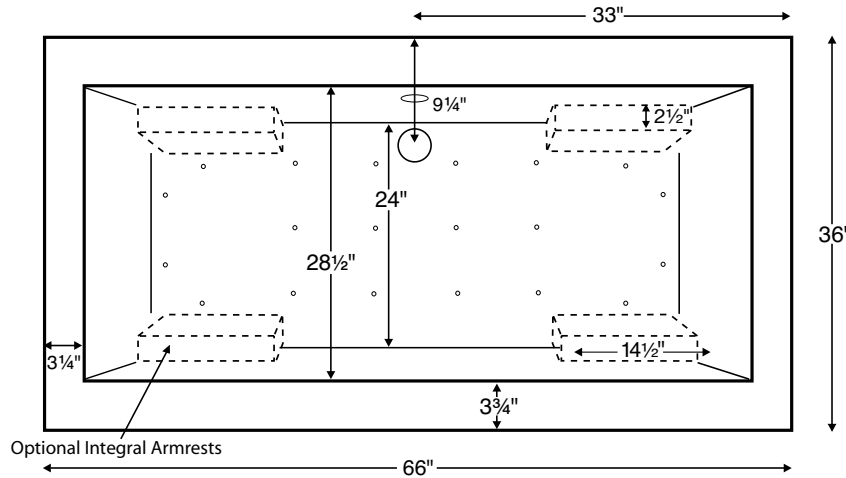

### GENERAL SPECIFICATIONS:

**Material** - Acrylic

**Installation** - Freestanding\* (see note to left)

**Soaker Weight** - 170 lbs / 77 kg

**Maximum Fill** - 90 gal to overflow

*NOTE: Filling this tub to the maximum may require an above average size or dedicated water heater.*

\*Sculpted Finish is standard on 4 sides, creating a freestanding tub design.  
Also available finished on 1, 2 or 3 sides for various installation applications.

The Sculpted Finish process does not allow enough space for mounting fixtures on the tub deck.  
Shown with Air Massage Package.