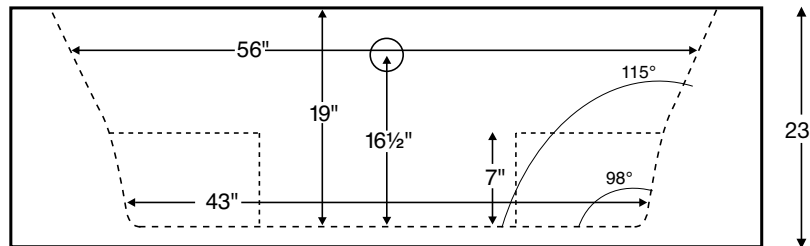

### GENERAL SPECIFICATIONS:

**Material** - Acrylic

**Installation** - Freestanding\* (see note to left)

**Soaker Weight** - 170 lbs / 77 kg

**Maximum Fill** - 90 gal to overflow

*NOTE: Filling this tub to the maximum may require an above average size or dedicated water heater.*

\*Sculpted Finish is standard on 4 sides, creating a freestanding tub design.  
Also available finished on 1, 2 or 3 sides for various installation applications.

The Sculpted Finish process does not allow enough space for mounting fixtures on the tub deck.  
Shown with Air Massage Package.