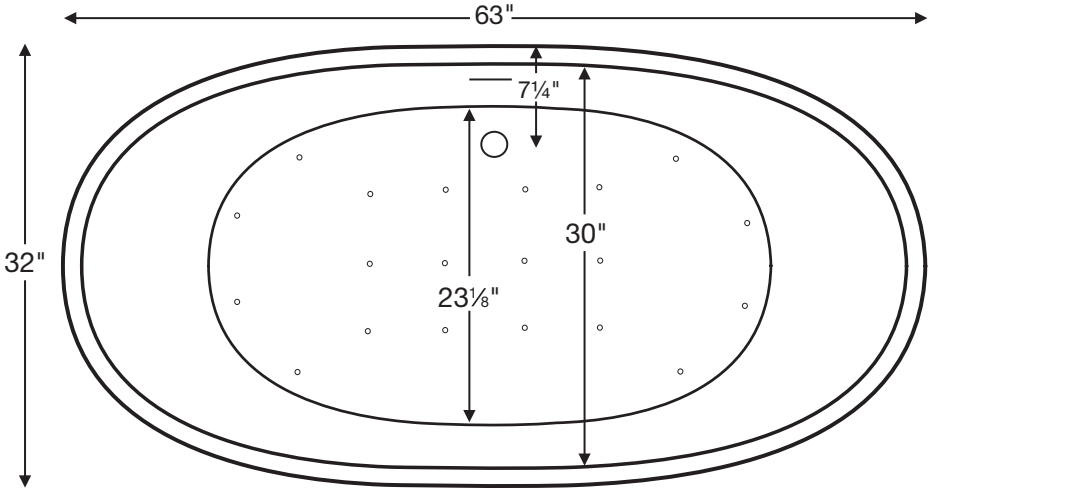

Elise features an integrated slotted overflow.

Elise (#194)

63" x 32" x 22"

GENERAL SPECIFICATIONS:

Material - SculptureStone®

Installation - Freestanding - *cannot be undermounted*
Not recommended as a tub / shower combination.

Soaker Weight - 215 lbs / 98 kg

Air Bath Weight - 245 lbs / 111 kg

Maximum Fill - 74 gal to overflow

NOTE: Filling this tub to the maximum may require an above average size or dedicated water heater.

Shown above as an Air Bath.