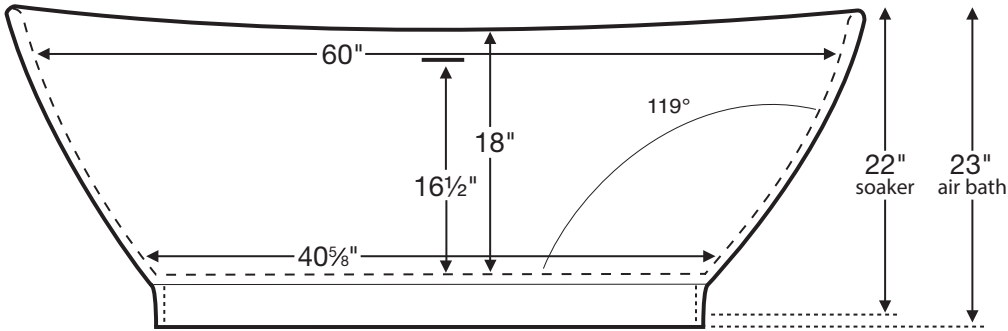

Elise features an integrated slotted overflow.

Elise (#194)

63" x 32" x 22"

GENERAL SPECIFICATIONS:

Material - SculptureStone®

Installation - Freestanding - *cannot be undermounted*
Not recommended as a tub / shower combination.

Soaker Weight - 215 lbs / 98 kg

Air Bath Weight - 245 lbs / 111 kg

Maximum Fill - 74 gal to overflow

NOTE: Filling this tub to the maximum may require an above average size or dedicated water heater.

Shown above as an Air Bath.