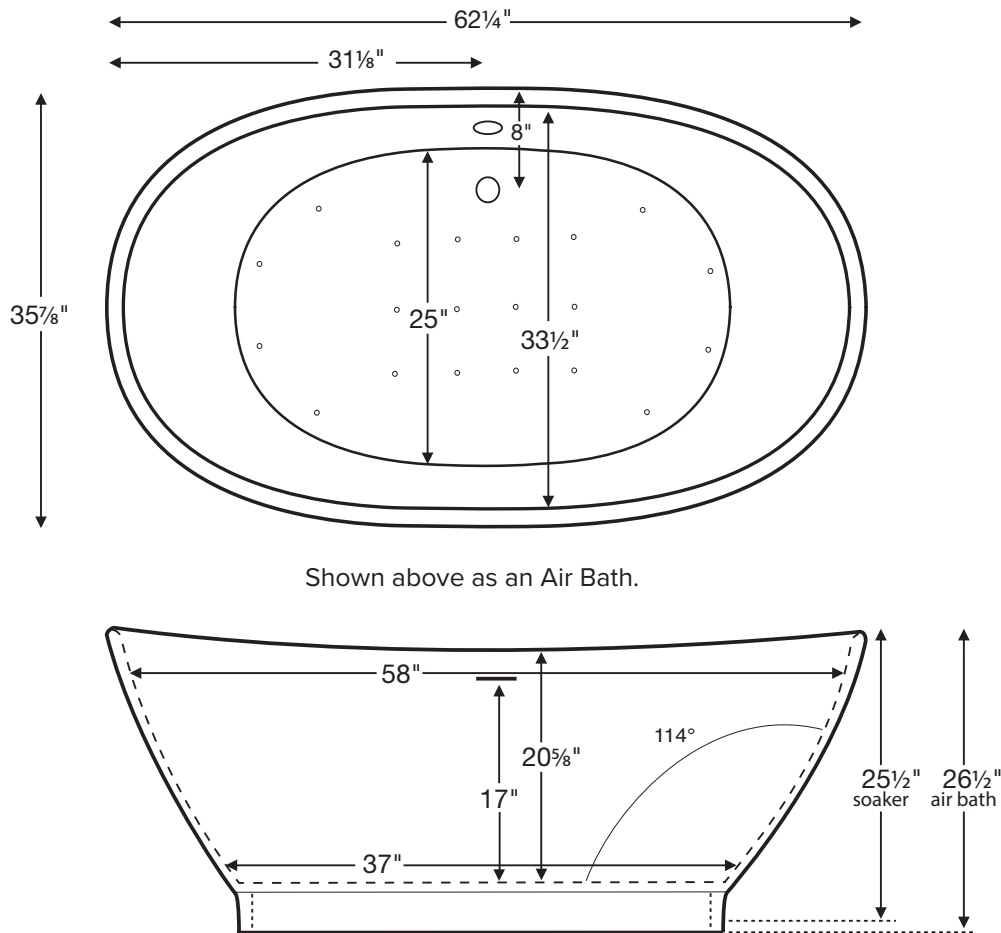

Elise features an integrated slotted overflow.

Elise (#195)

62.25" x 35.875" x 25.5"

GENERAL SPECIFICATIONS:

Material - SculptureStone®

Installation - Freestanding - *cannot be undermounted*
Not recommended as a tub / shower combination.

Soaker Weight - 250 lbs / 113 kg

Air Bath Weight - 280 lbs / 127 kg

Maximum Fill - 86 gal to overflow

NOTE: Filling this tub to the maximum may require an above average size or dedicated water heater.

Shown above as an Air Bath.