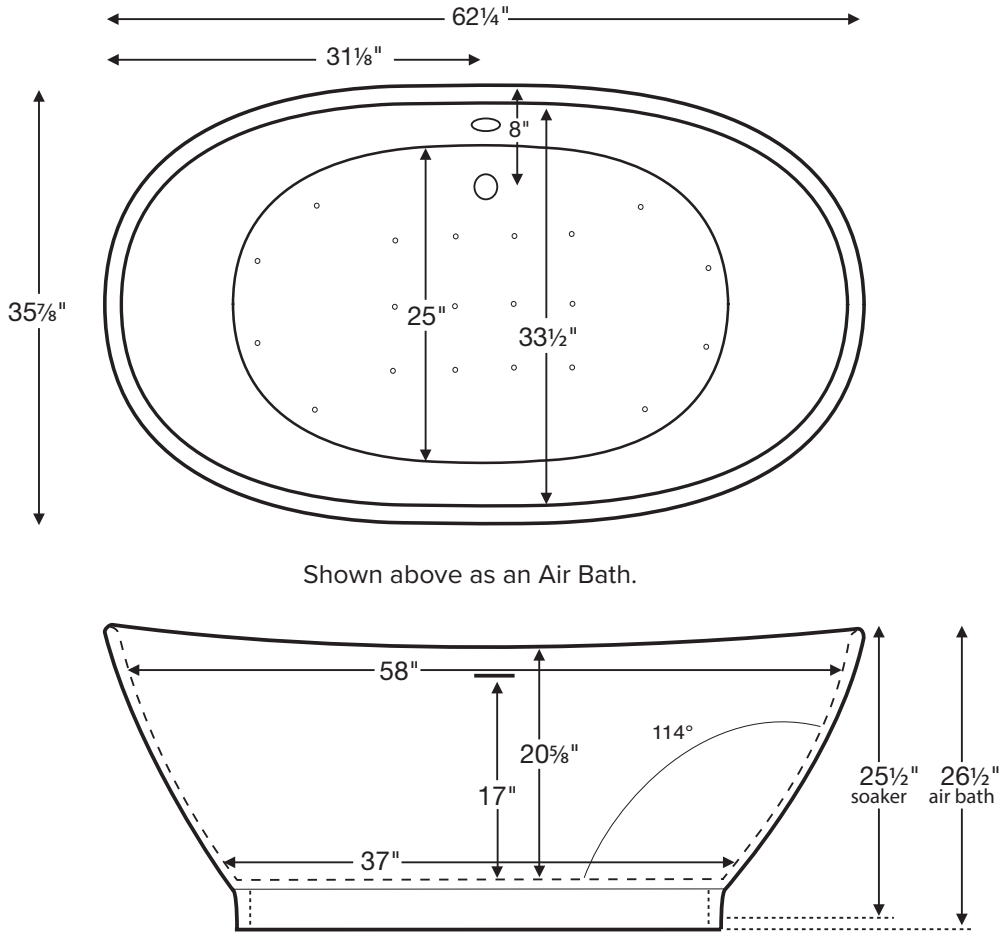

Elise features an integrated slotted overflow.

Elise (#195)

62.25" x 35.875" x 25.5"

GENERAL SPECIFICATIONS:

Material - SculptureStone®

Installation - Freestanding - *cannot be undermounted*
Not recommended as a tub / shower combination.

Soaker Weight - 250 lbs / 113 kg

Air Bath Weight - 280 lbs / 127 kg

Maximum Fill - 86 gal to overflow

NOTE: Filling this tub to the maximum may require an above average size or dedicated water heater.

Shown above as an Air Bath.