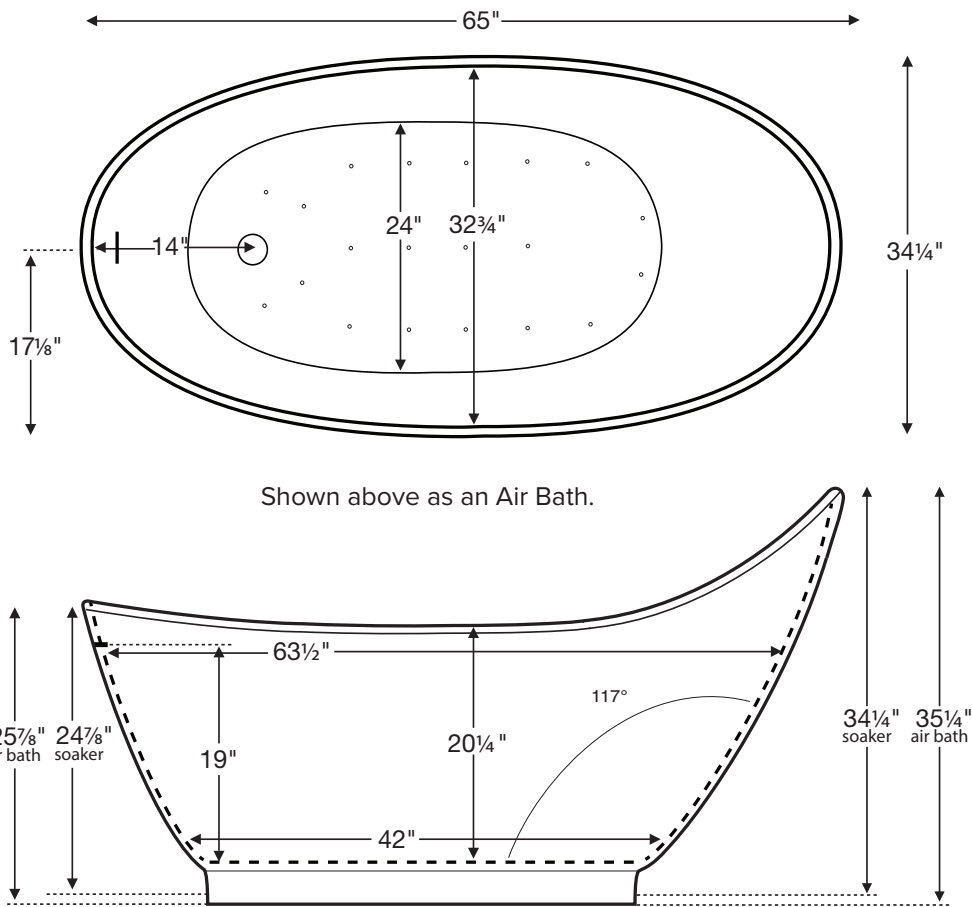

Savoy 2 features an integrated slotted overflow.

Savoy (#199)

65" x 34.25" x 24.875"

GENERAL SPECIFICATIONS:

Material - Engineered Solid Stone (ESS[®])

Installation - Freestanding - *cannot be undermounted*
Not recommended as a tub / shower combination.

Soaker Weight - 244 lbs / 111 kg

Air Bath Weight - 284 lbs / 129 kg

Maximum Fill - 98 gal to overflow

NOTE: Filling this tub to the maximum may require an above average size or dedicated water heater.

Shown above as an Air Bath.