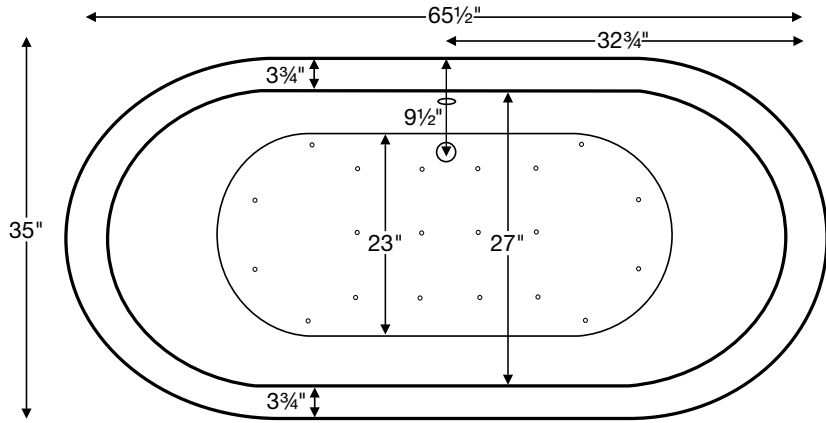

## Parisian 3

65.6" x 35" x 23"

**GENERAL SPECIFICATIONS:**

**Material** - Acrylic  
**Installation** - Freestanding  
**Soaker Weight** - xxx lbs / xx kg  
**Maximum Fill** - xxx gal to overflow  
*NOTE: Filling this tub to the maximum may require an above average size or dedicated water heater.*