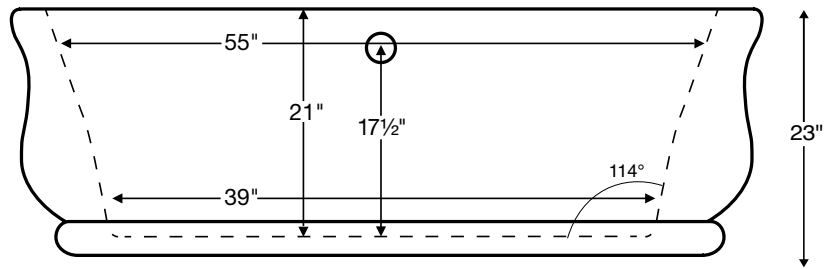

Requires use of a wall-mounted or freestanding tub filler. The drain and overflow assembly is concealed between the walls of the tub, eliminating the need for an exposed drain kit. Shown with Air Massage Package.