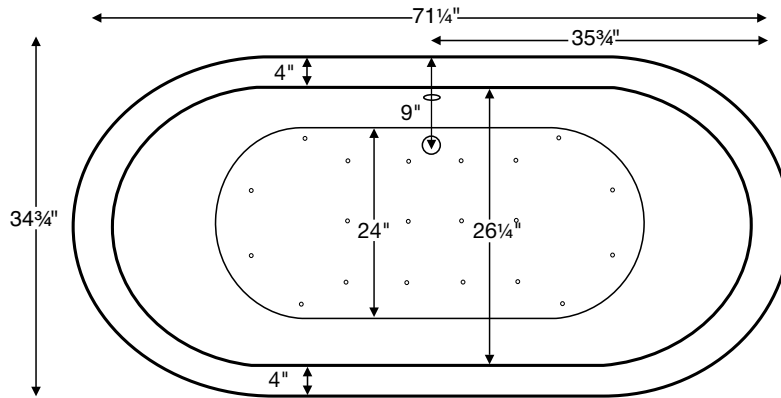

# Parisian 4

71.25" x 34.75" x 23"

**GENERAL SPECIFICATIONS:**

**Material** - Acrylic

**Installation** - Freestanding

**Soaker Weight** - 280 lbs / 127 kg

**Maximum Fill** - 90 gal to overflow

*NOTE: Filling this tub to the maximum may require an above average size or dedicated water heater.*