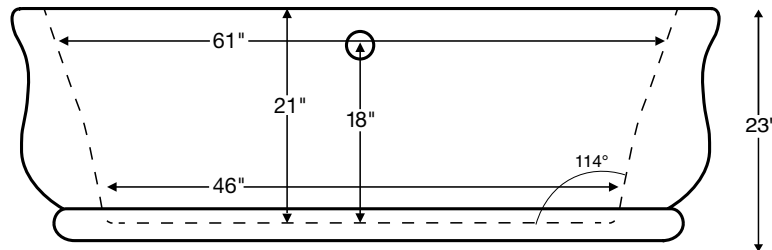

IMPORTANT:
Must have access to the drain from underneath the tub for installation and servicing.

ELECTRICAL COMPONENTS & SPECIFICATIONS		
Required Electrical Service - 110 Volt		
Hydrotherapy Package	Components Included	GFCI
Air Massage	heated blower	1-15 amp
Air Massage Elite	heated blower, chromatherapy	1-15 amp
For electrical requirements of tub options, see specific options specs CSA Certified C/US; ANSI Z124.1 for plastic tubs and ANSI 112.19.7 for whirlpool components.		

See the "Designer Collection Tubs Installation & Operation Manual" included with tub delivery or go to: mtibaths.com/support/installation for all the information necessary to install and operate the tub.

MTI's Customer Service Department is available Monday-Friday 8am-6pm EST at 800-783-8827 or customerservice@mtibaths.com to answer any questions pertaining to ordering or installation.

CSA # MTDS-202
Effective 010119

IMPORTANT ORDERING & INSTALLATION INFORMATION:

- Before ordering or installing, please consider future access to equipment.
- There is no access panel installed on this tub. Must have access to drain from underneath the tub for installation and servicing.
- To facilitate the installation process, the overflow assembly is pre-installed at the factory. Toe-tap drain kit is included for on-site installation.
- When ordering an air bath, the air blower must be remote mounted.
- If tub is equipped with Chromatherapy, the control box must be remote mounted.
- Specifications and configurations are subject to change without notice.
- Measurements are ±1/2" and are subject to change without notice.
- Measurements herein supersede all others published prior to publication date shown below.