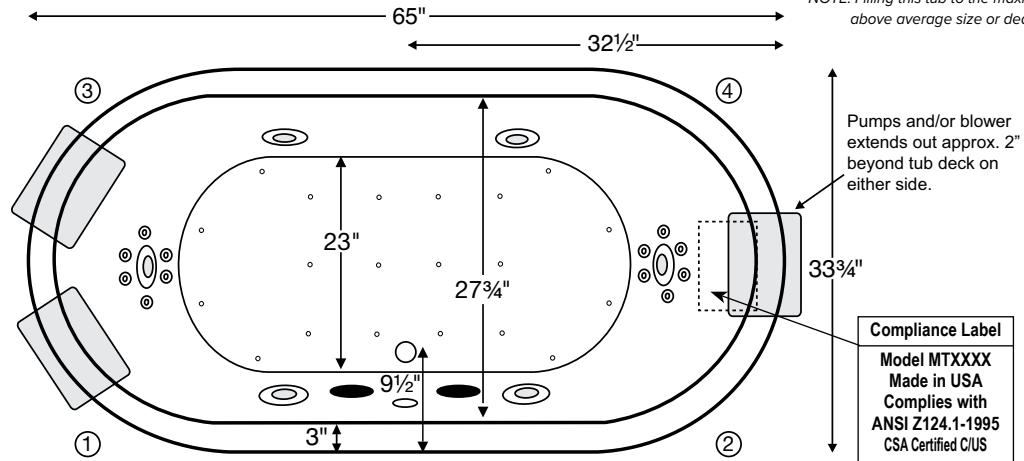

Designer Collection Tubs
Model # 207

Laney 1

65" x 33.75" x 21.5"

GENERAL SPECIFICATIONS:

Material - Acrylic

Installation - Drop-in (cannot be undermounted)
Not recommended as a tub / shower combination.

Plumbed Weight - 110 lbs / 50 kg

Soaker Weight - 88 lbs / 40 kg

Average Fill - 54 gal to above jet level

Maximum Fill - 80 gal to overflow

NOTE: Filling this tub to the maximum may require an above average size or dedicated water heater.

Numbered areas outside of tub represent possible stub-out locations for cleaning systems and Breda valves.

Shown with Air Massage and Ultra Whirlpool Package.

ELECTRICAL COMPONENTS & SPECIFICATIONS		
Required Electrical Service - 110 Volt		
Hydrotherapy Package	Components Included	GFCI
Standard Whirlpool	2-bhp pump	1-15 amp
Ultra Whirlpool	2 2-bhp pumps, inline heater	2-20 amp
Air Massage	heated blower	1-15 amp
Air Massage Elite	heated blower, chromatherapy	1-15 amp
Air Massage with Standard Whirlpool	2-bhp pump, heated blower	2-15 amp
Air Massage with Ultra Whirlpool	2 2-bhp pumps, inline heater, heated blower	2-20 amp
Air Massage Elite with Standard Whirlpool	2-bhp pump, heated blower, chromatherapy	2-15 amp
Air Massage Elite with Ultra Whirlpool	2 2-bhp pumps, inline heater, heated blower, chromatherapy	2-20 amp