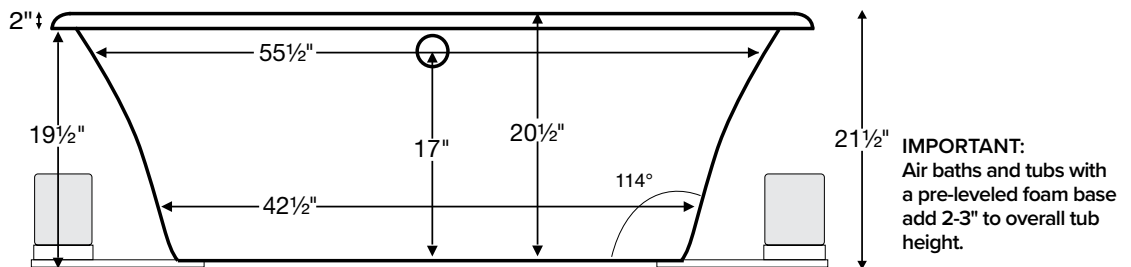

Designer Collection Tubs
Model # 207

Laney 1

65" x 33.75" x 21.5"

GENERAL SPECIFICATIONS:

Material - Acrylic

Installation - Drop-in (cannot be undermounted)
Not recommended as a tub / shower combination.

Plumbed Weight - 110 lbs / 50 kg

Soaker Weight - 88 lbs / 40 kg

Average Fill - 54 gal to above jet level

Maximum Fill - 80 gal to overflow

NOTE: Filling this tub to the maximum may require an above average size or dedicated water heater.

Numbered areas outside of tub represent possible stub-out locations for cleaning systems and Breda valves.

Shown with Air Massage and Ultra Whirlpool Package.

ELECTRICAL COMPONENTS & SPECIFICATIONS		
Required Electrical Service - 110 Volt		
Hydrotherapy Package	Components Included	GFCI
Standard Whirlpool	2-bhp pump	1-15 amp
Ultra Whirlpool	2 2-bhp pumps, inline heater	2-20 amp
Air Massage	heated blower	1-15 amp
Air Massage Elite	heated blower, chromatherapy	1-15 amp
Air Massage with Standard Whirlpool	2-bhp pump, heated blower	2-15 amp
Air Massage with Ultra Whirlpool	2 2-bhp pumps, inline heater, heated blower	2-20 amp
Air Massage Elite with Standard Whirlpool	2-bhp pump, heated blower, chromatherapy	2-15 amp
Air Massage Elite with Ultra Whirlpool	2 2-bhp pumps, inline heater, heated blower, chromatherapy	2-20 amp