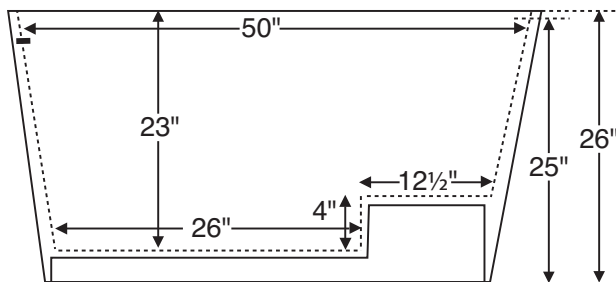

# Halo (#211)

**52" x 52" x 26" / 25"\***

\*Available with a rolled rim or flat rim.  
See drawing below.

**GENERAL SPECIFICATIONS:**

**Material** - SculptureStone®

**Installation** - Freestanding

Flat rim version may also be undermounted.

Rolled rim version cannot be undermounted

*Not recommended as a tub / shower combination.*

**Soaker / Air Bath Weight** - 364 lbs / 165 kg

**Maximum Fill** - 121 gal to overflow

*NOTE: Filling this tub to the maximum may require an above average size or dedicated water heater.*

Shown above as an Air Bath.

**Note:** Halo is available with a rolled rim, creating an overall tub height of 26". A flat rim may also be specified, which reduces overall tub height to 25".

**Part numbers for either selection are listed on the following page.**