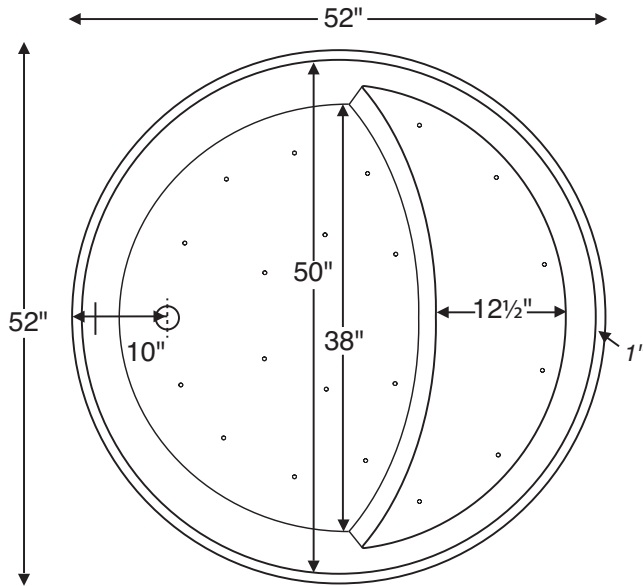

# Halo (#211)

**52" x 52" x 26" / 25"\***

\*Available with a rolled rim or flat rim.  
See drawing below.

**GENERAL SPECIFICATIONS:**

**Material** - SculptureStone®

**Installation** - Freestanding

Flat rim version may also be undermounted.

Rolled rim version cannot be undermounted

*Not recommended as a tub / shower combination.*

**Soaker / Air Bath Weight** - 364 lbs / 165 kg

**Maximum Fill** - 121 gal to overflow

*NOTE: Filling this tub to the maximum may require an above average size or dedicated water heater.*

Shown above as an Air Bath.

**Note:** Halo is available with a rolled rim, creating an overall tub height of 26". A flat rim may also be specified, which reduces overall tub height to 25".

**Part numbers for either selection are listed on the following page.**