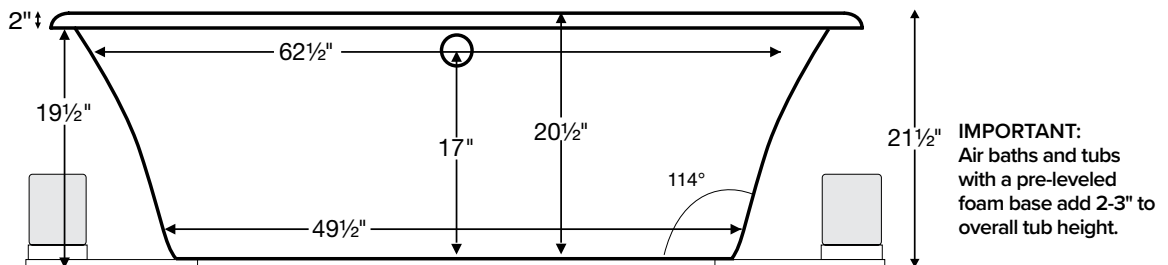

ELECTRICAL COMPONENTS & SPECIFICATIONS		
Required Electrical Service - 110 Volt		
Hydrotherapy Package	Components Included	GFCI
Standard Whirlpool	2-bhp pump	1-15 amp
Ultra Whirlpool	2 2-bhp pumps, inline heater	2-20 amp
Air Massage	heated blower	1-15 amp
Air Massage Elite	heated blower, chromatherapy	1-15 amp
Air Massage with Standard Whirlpool	2-bhp pump, heated blower	2-15 amp
Air Massage with Ultra Whirlpool	2 2-bhp pumps, inline heater, heated blower	2-20 amp
Air Massage Elite with Standard Whirlpool	2-bhp pump, heated blower, chromatherapy	2-15 amp
Air Massage Elite with Ultra Whirlpool	2 2-bhp pumps, inline heater, heated blower, chromatherapy	2-20 amp

For electrical requirements of tub options, see specific options specs
CSA Certified C/US; ANSI Z124.1 for plastic tubs and ANSI 112.19.7 for whirlpool components.

IMPORTANT ORDERING & INSTALLATION INFORMATION:

- Before ordering or installing, please consider future access to equipment.
- Add bedding compound to fully level and support bottom of tub.
- Tubs equipped with an air bath or a pre-leveled foam base are designed to rest on the floor without bedding compound, provided the floor is level.
- **Overall tub height is increased by approx. 2-3" when tub is equipped with any air bath package or when pre-leveled foam base or frame system is ordered.**
- Please measure tub **on-site** before building tub decking.
- If you are planning to use a glass enclosure, MTI must be advised when ordering for possible relocation of controls.
- Suction and control locations may vary.
- Specifications and configurations are subject to change without notice.
- Measurements are $\pm 1/2"$ and are subject to change without notice.
- Measurements herein supersede all others published prior to publication date shown below.

See the "Designer Collection Tubs Installation & Operation Manual" included with tub delivery or go to mtibaths.com/support/installation_operation/manuals for all the information necessary to install and operate the tub.

MTI's Customer Service Department is available Monday-Friday 8am-6pm EST at 800-783-8827 or customerservice@mtibaths.com to answer any questions pertaining to ordering or installation.