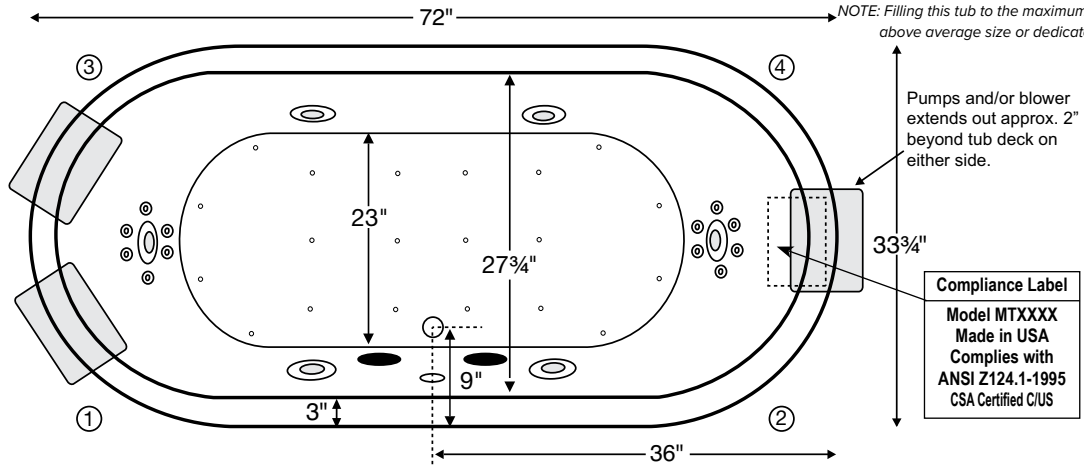

Designer Collection Tubs
Model # 215

Laney 3

72" x 33.75" x 21.5"

GENERAL SPECIFICATIONS:

Material - Acrylic

Installation - Drop-in (cannot be undermounted)
Not recommended as a tub / shower combination.

Plumbed Weight - 110 lbs / 50 kg

Soaker Weight - 88 lbs / 40 kg

Average Fill - 30 gal to above jet level

Maximum Fill - 77 gal to overflow

NOTE: Filling this tub to the maximum may require an above average size or dedicated water heater.