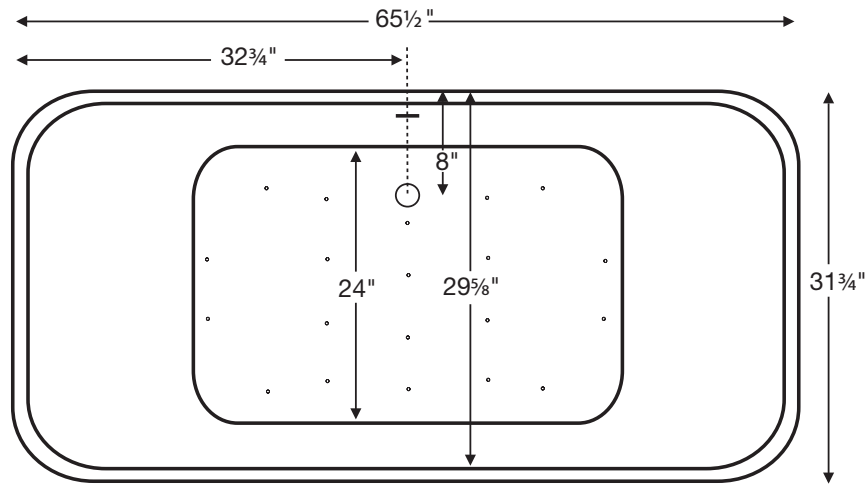

# Addison (#219)

65.5" x 31.75" x 22"

**GENERAL SPECIFICATIONS:**

**Material** - SculptureStone®

**Installation** - Freestanding

May also be undermounted. Must specify on order.

*Not recommended as a tub / shower combination.*

**Soaker Weight** - 279 lbs / 127 kg

**Air Bath Weight** - 309 lbs / 140 kg

**Maximum Fill** - 100 gal to overflow

*NOTE: Filling this tub to the maximum may require an above average size or dedicated water heater.*