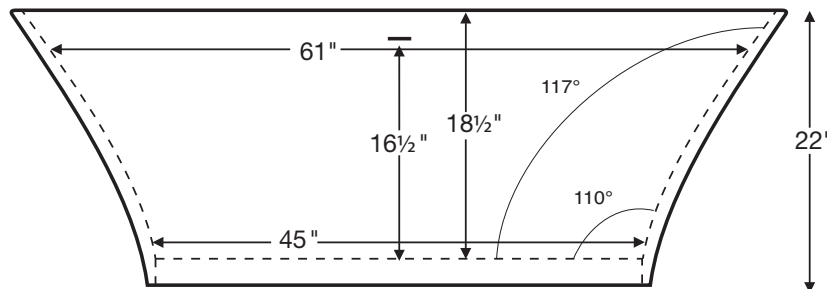

ELECTRICAL SPECIFICATIONS

Required Electrical Service - 110 Volt

Air Bath	1-15 amp GFCI

CSA Certified C/US; ANSI Z124.1

IMPORTANT ORDERING & INSTALLATION INFORMATION:

- Includes an integrated slotted overflow, which only requires drain installation. May also be specified without an overflow (see local codes).
- Air baths require job site preparations for remote mounting the blower and required check valve. Check valve must be installed higher than the rim of the tub. The keypad is shipped loose and may be mounted on a nearby wall or decking. A waterproof remote control is also included. Please read installation manual prior to ordering.
- Requires use of a wall-mounted or freestanding tub filler.
- Measurements are $\pm 1/2$ " and are subject to change without notice.
- Options and accessories are packaged inside the tub crate for delivery.
- Data herein supersedes all prior to publication date shown below.

See the "Boutique Collection Tubs Installation & Operation Manual" included with tub delivery or go to:

mtibaths.com/support/installation

for all the information necessary to install and operate the tub.

MTI's Customer Service Department is available Monday-Friday 8am-6pm EST at 800-783-8827 or customerservice@mtibaths.com to answer any questions pertaining to ordering or installation.