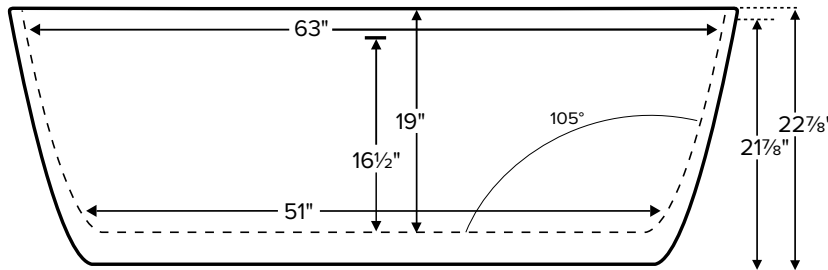

Elena (#220)

65.25" x 32" x 22.875" / 21.875"

Available with a half-rolled rim or flat rim.

See drawing below.

GENERAL SPECIFICATIONS:

Material - SculptureStone®

Installation - Freestanding - *Not recommended as a tub / shower combination.*

Soaker Weight - 240 lbs / 108 kg

Air Bath Weight - 270 lbs / 123 kg

Maximum Fill - 102 gal to overflow

NOTE: Filling this tub to the maximum may require an above average size or dedicated water heater.

Elena features an integrated slotted overflow.

Shown above as an Air Bath.

Note: Elena 3 is available with a half-rolled rim, creating an overall tub height of 22.875".

A flat rim may also be specified, which reduces overall tub height to 21.875".

Part numbers for either selection are listed on the following page.