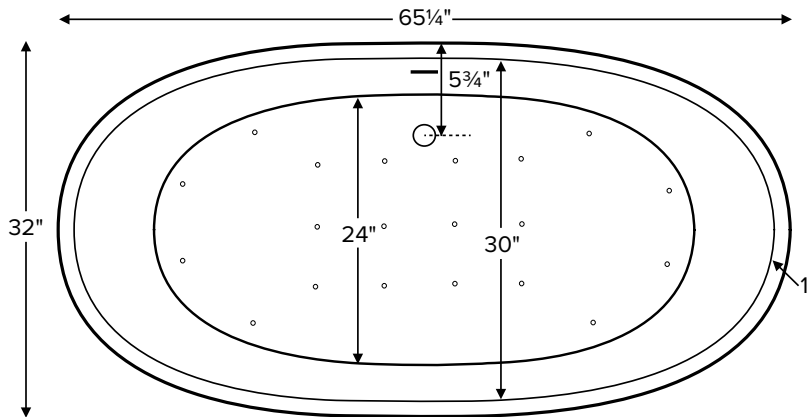

Elena (#220)

65.25" x 32" x 22.875" / 21.875"

Available with a half-rolled rim or flat rim.

See drawing below.

GENERAL SPECIFICATIONS:

Material - SculptureStone®

Installation - Freestanding - *Not recommended as a tub / shower combination.*

Soaker Weight - 240 lbs / 108 kg

Air Bath Weight - 270 lbs / 123 kg

Maximum Fill - 102 gal to overflow

NOTE: Filling this tub to the maximum may require an above average size or dedicated water heater.

Elena features an integrated slotted overflow.

Shown above as an Air Bath.

Note: Elena 3 is available with a half-rolled rim, creating an overall tub height of 22.875".

A flat rim may also be specified, which reduces overall tub height to 21.875".

Part numbers for either selection are listed on the following page.