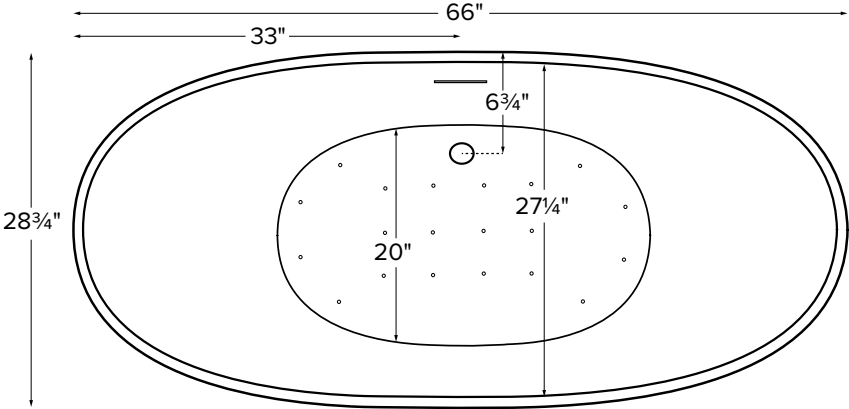

Juliet (#222)

66" x 28.75" x 19.5"

GENERAL SPECIFICATIONS:

Material - SculptureStone®

Installation - Freestanding - *Cannot be undermounted. Not recommended as a tub / shower combination.*

Soaker Weight - 213 lbs / 97 kg

Air Bath Weight - 220 lbs / 100 kg

Maximum Fill - 69 gal to overflow

NOTE: *Filling this tub to the maximum may require an above average size or dedicated water heater.*

Juliet features an integrated slotted overflow.