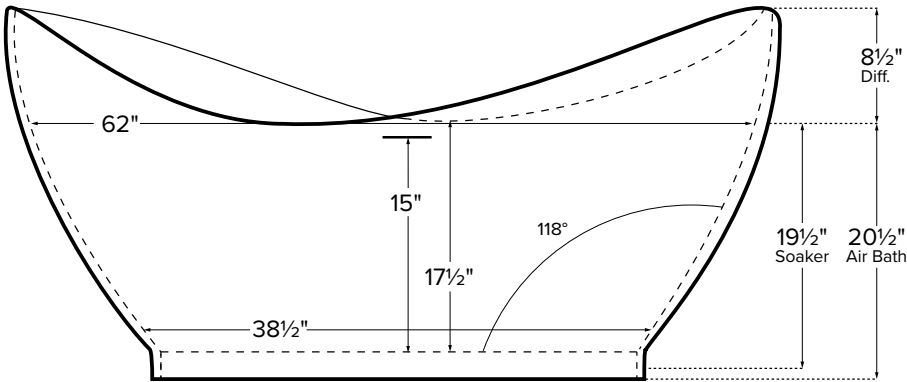

Shown above as an Air Bath.

ELECTRICAL SPECIFICATIONS

Required Electrical Service - 110 Volt
Air Bath - 1-15 amp GFCI

CSA Certified C/US; ANSI Z124.1

IMPORTANT ORDERING & INSTALLATION INFORMATION:

- Includes an integrated slotted overflow, which only requires drain installation. May also be specified without an overflow (see local codes).
- Air baths require job site preparations for remote mounting the blower and required check valve. Check valve must be installed higher than the rim of the tub. The keypad is shipped loose and may be mounted on a nearby wall or decking. A waterproof remote control is also included. Please read installation manual prior to ordering.
- Requires use of a wall-mounted or freestanding tub filler.
- Measurements are + 1/2" and are subject to change without notice.
- Options and accessories are packaged inside the tub crate for delivery.
- Data herein supersedes all prior to publication date shown below.

See the "Boutique Collection Tubs Installation & Operation Manual" included with tub delivery or go to: mtibaths.com/support/installation for all the information necessary to install and operate the tub. MTI's Customer Service Department is available Monday-Friday 8am-6pm EST at 800-783-8827 or customerservice@mtibaths.com to answer any questions pertaining to ordering or installation.