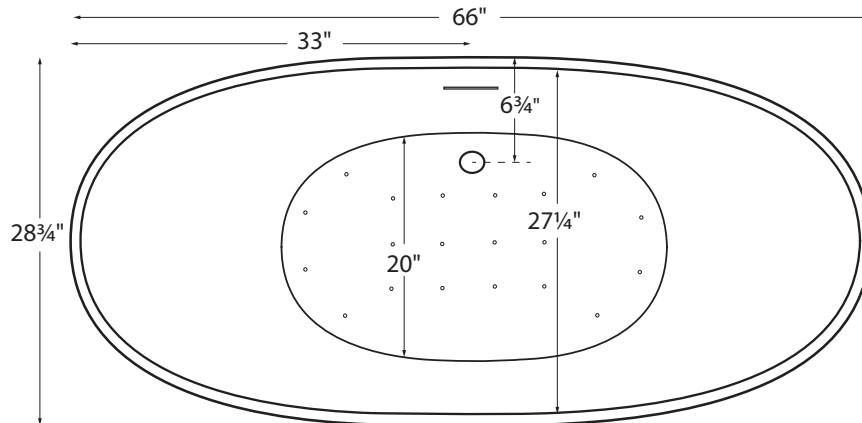

Juliet features an integrated slotted overflow.

Juliet (#222)

66" x 28.75" x 21" / 28"

GENERAL SPECIFICATIONS:

Material - SculptureStone®

Installation - Freestanding - *cannot be undermounted*
Not recommended as a tub / shower combination.

Soaker Weight - 213 lbs / 97 kg

Air Bath Weight - 220 lbs / 100 kg

Maximum Fill - 69 gal to overflow

NOTE: Filling this tub to the maximum may require an above average size or dedicated water heater.

Shown above as an Air Bath.