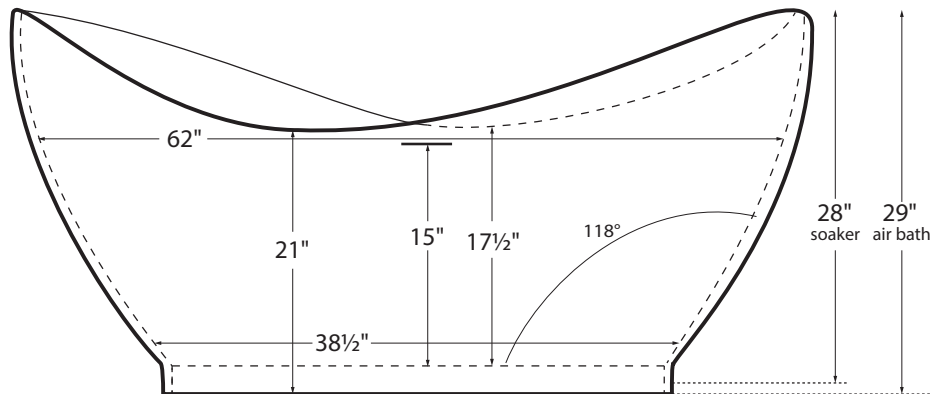

Juliet features an integrated slotted overflow.

Juliet (#222)

66" x 28.75" x 21" / 28"

GENERAL SPECIFICATIONS:

Material - SculptureStone®

Installation - Freestanding - *cannot be undermounted*
Not recommended as a tub / shower combination.

Soaker Weight - 213 lbs / 97 kg

Air Bath Weight - 220 lbs / 100 kg

Maximum Fill - 69 gal to overflow

NOTE: Filling this tub to the maximum may require an above average size or dedicated water heater.

Shown above as an Air Bath.