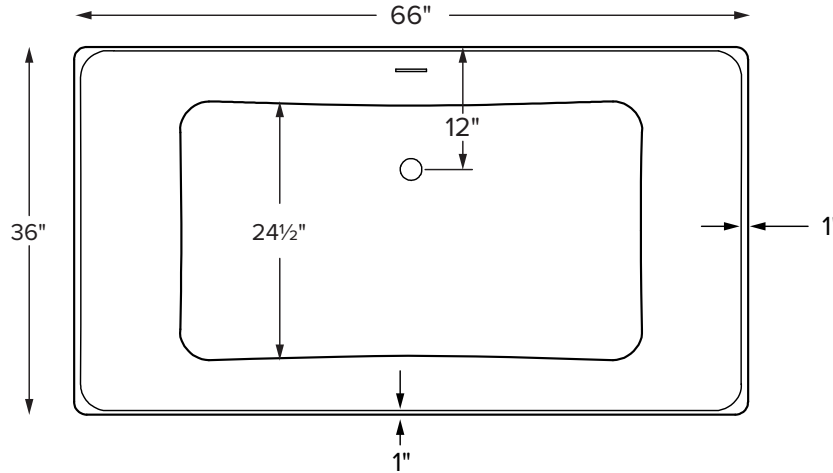

## Westbrook 66" x 36" x 23"

### GENERAL SPECIFICATIONS:

**Material** - Acrylic

**Installation** - Freestanding

**Soaker Weight** - 140 lbs / 64 kg

**Maximum Fill** - 91 gal to overflow

*NOTE: Filling this tub to the maximum may require an above average size or dedicated water heater.*

The drain and overflow assembly is concealed between the walls of the tub, eliminating the need for an exposed drain kit.

Shown as a Soaker