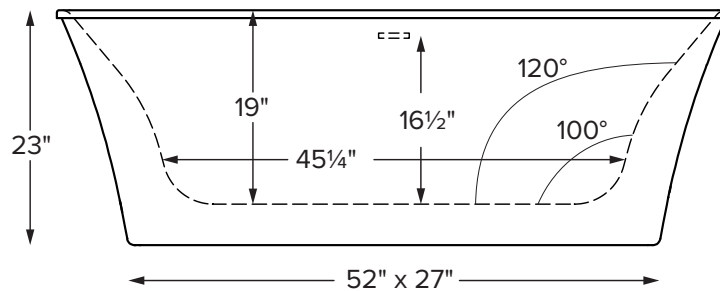

Shown as a Soaker

ELECTRICAL COMPONENTS & SPECIFICATIONS

Required Electrical Service - 110 Volt

Hydrotherapy Package	Components Included	GFCI
Air Massage	heated blower	1-15 amp
Air Massage Elite	heated blower, chromatherapy	1-15 amp

For electrical requirements of tub options, see specific options specs
CSA Certified C/US; ANSI Z124.1 for plastic tubs and ANSI 112.19.7 for whirlpool components.

See the "Designer Collection Tubs Installation & Operation Manual" included with tub delivery or go to:
mtibaths.com/support/installation
for all the information necessary to install and operate the tub.

MTI's Customer Service Department is available Monday-Friday 8am-6pm EST at 800-783-8827 or customerservice@mtibaths.com to answer any questions pertaining to ordering or installation.

CSA # MTDS-232
Effective 100918

IMPORTANT ORDERING & INSTALLATION INFORMATION:

- This tub has an extruded area on the drain side with a removable access panel for installation of waste and overflow kit (see image to the right). If the tub is ordered without the removable panel, the extruded area will still be visible and cannot be eliminated. Installation will be more difficult without the access panel.

- Before ordering or installing, please consider future access to equipment.
- When ordering an air bath, the air blower must be remote mounted.
- Virtual Spout option can only be installed on the drain side of tub.
- Specifications and configurations are subject to change without notice.
- Measurements are $\pm 1/2"$ and are subject to change without notice.
- Measurements herein supersede all others published prior to publication date shown below.