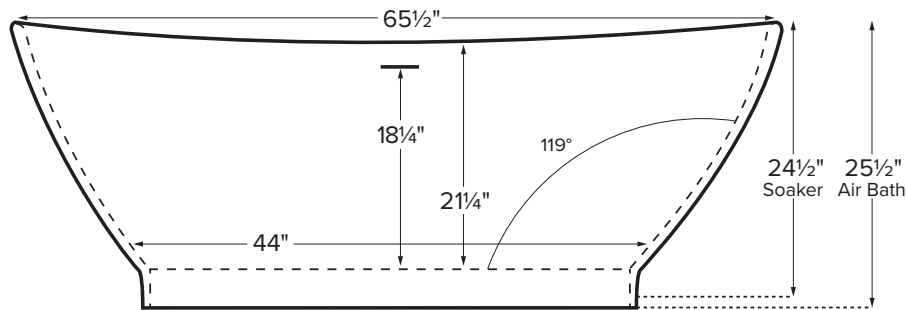

Shown above as an Air Bath.

ELECTRICAL SPECIFICATIONS

Required Electrical Service - 110 Volt

Air Bath - 1-15 amp GFCI

CSA Certified C/US; ANSI Z124.1

IMPORTANT ORDERING & INSTALLATION INFORMATION:

- Includes an integrated slotted overflow, which only requires drain installation. May also be specified without an overflow (see local codes).
- Air baths require job site preparations for remote mounting the blower and required check valve. Check valve must be installed higher than the rim of the tub. The keypad is shipped loose and may be mounted on a nearby wall or decking. A waterproof remote control is also included. Please read installation manual prior to ordering.
- Requires use of a wall-mounted or freestanding tub filler.
- Measurements are + 1/2" and are subject to change without notice.
- Options and accessories are packaged inside the tub crate for delivery.
- Data herein supersedes all prior to publication date shown below.

See the "Boutique Collection Tubs Installation & Operation Manual" included with tub delivery or go to: mtibaths.com/support/installation for all the information necessary to install and operate the tub. MTI's Customer Service Department is available Monday-Friday 8am-6pm EST at 800-783-8827 or customerservice@mtibaths.com to answer any questions pertaining to ordering or installation.