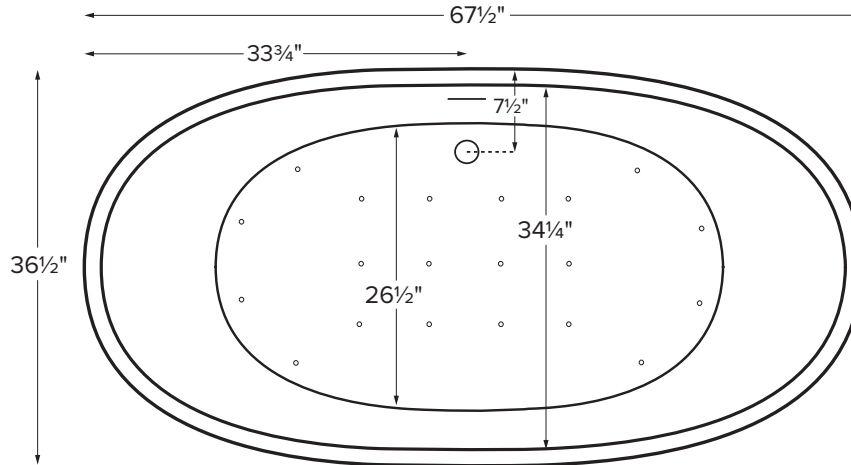

Elise (#233)

67.5" x 36.5" x 24.5"

GENERAL SPECIFICATIONS:

Material - SculptureStone®

Installation - Freestanding - *cannot be undermounted*
Not recommended as a tub / shower combination.

Soaker Weight - 290 lbs / 132 kg

Air Bath Weight - 310 lbs / 141 kg

Maximum Fill - 95 gal to overflow

NOTE: *Filling this tub to the maximum may require an above average size or dedicated water heater.*

Elise features an integrated slotted overflow.