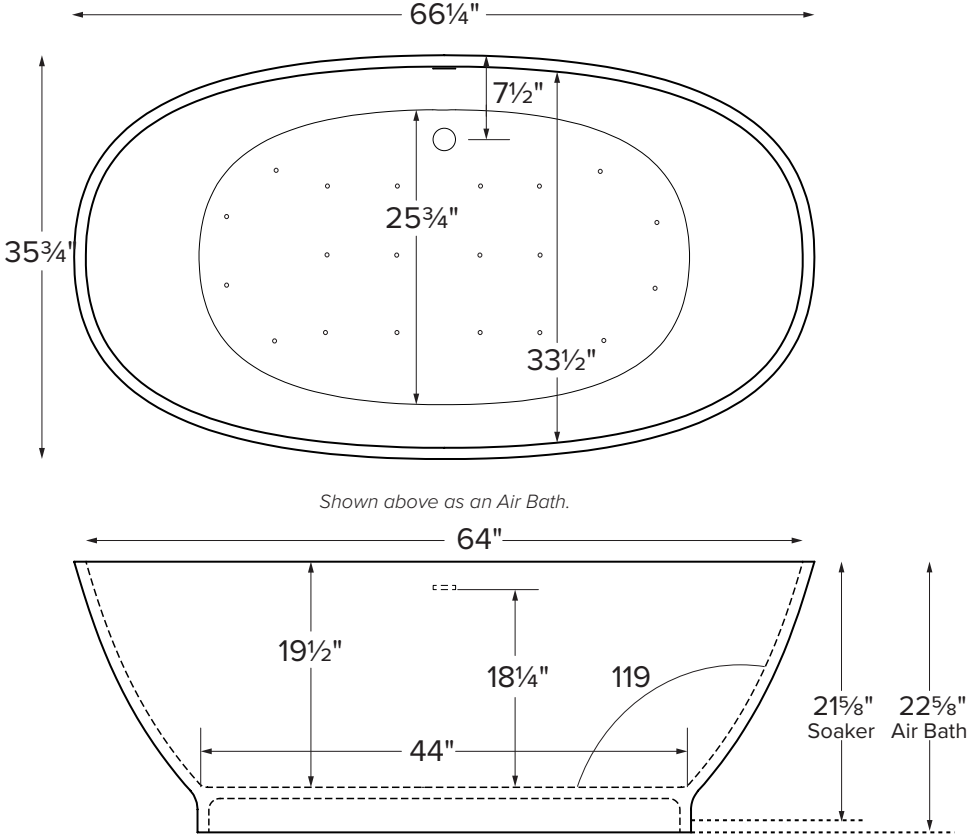

Boutique Collection Tubs

Alissa (#234)

66.25" x 35.75" x 21.625"

GENERAL SPECIFICATIONS:

Material - SculptureStone®

Installation - Freestanding - *Cannot be undermounted. Not recommended as a tub / shower combination.*

Soaker Weight - 280 lbs / 127 kg

Air Bath Weight - 300 lbs / 136 kg

Maximum Fill - 95 gal to overflow

NOTE: *Filling this tub to the maximum may require an above average size or dedicated water heater.*

Alissa features an integrated slotted overflow.