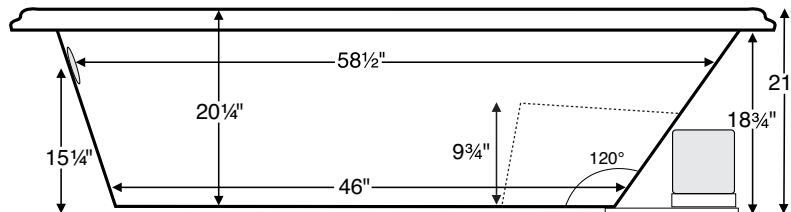

Victoria 1

68.5" x 40.75" x 21"

GENERAL SPECIFICATIONS:

Material - Acrylic

Installation - Drop-in (cannot be undermounted)
Not recommended as a tub/shower combination.

Plumbed Weight - 125 lbs / 57 kg

Soaker Weight - 100 lbs / 45 kg

Average Fill - 50 gal to above jet level

Maximum Fill - 80 gal to overflow

NOTE: Filling this tub to the maximum may require an above average size or dedicated water heater.

Numbered areas outside of tub represent possible stub-out locations for cleaning systems and Breda valves.

Shown with Air Massage and Ultra Whirlpool Package.

IMPORTANT:
Air baths and tubs with a pre-levleled foam base add 2-3" to overall tub height.

ELECTRICAL COMPONENTS & SPECIFICATIONS		
Required Electrical Service - 110 Volt		
Hydrotherapy Package	Components Included	GFCI
Standard Whirlpool	2-bhp pump	1-15 amp
Ultra Whirlpool	2 2-bhp pumps, inline heater	2-20 amp
Air Massage	heated blower	1-15 amp
Air Massage Elite	heated blower, chromatherapy	1-15 amp
Air Massage with Standard Whirlpool	2-bhp pump, heated blower	2-15 amp
Air Massage with Ultra Whirlpool	2 2-bhp pumps, inline heater, heated blower	2-20 amp
Air Massage Elite with Standard Whirlpool	2-bhp pump, heated blower, chromatherapy	2-15 amp
Air Massage Elite with Ultra Whirlpool	2 2-bhp pumps, inline heater, heated blower, chromatherapy	2-20 amp