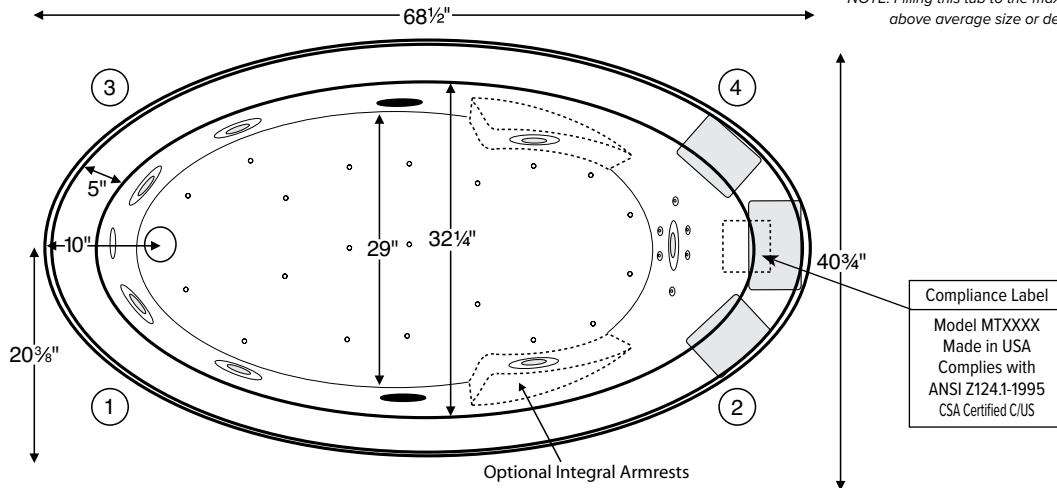

Victoria 1

68.5" x 40.75" x 21"

GENERAL SPECIFICATIONS:

Material - Acrylic

Installation - Drop-in (cannot be undermounted)
Not recommended as a tub/shower combination.

Plumbed Weight - 125 lbs / 57 kg

Soaker Weight - 100 lbs / 45 kg

Average Fill - 50 gal to above jet level

Maximum Fill - 80 gal to overflow

NOTE: Filling this tub to the maximum may require an above average size or dedicated water heater.

Numbered areas outside of tub represent possible stub-out locations for cleaning systems and Breda valves.

Shown with Air Massage and Ultra Whirlpool Package.

IMPORTANT:
Air baths and tubs with a pre-levleled foam base add 2-3" to overall tub height.

ELECTRICAL COMPONENTS & SPECIFICATIONS		
Required Electrical Service - 110 Volt		
Hydrotherapy Package	Components Included	GFCI
Standard Whirlpool	2-bhp pump	1-15 amp
Ultra Whirlpool	2 2-bhp pumps, inline heater	2-20 amp
Air Massage	heated blower	1-15 amp
Air Massage Elite	heated blower, chromatherapy	1-15 amp
Air Massage with Standard Whirlpool	2-bhp pump, heated blower	2-15 amp
Air Massage with Ultra Whirlpool	2 2-bhp pumps, inline heater, heated blower	2-20 amp
Air Massage Elite with Standard Whirlpool	2-bhp pump, heated blower, chromatherapy	2-15 amp
Air Massage Elite with Ultra Whirlpool	2 2-bhp pumps, inline heater, heated blower, chromatherapy	2-20 amp