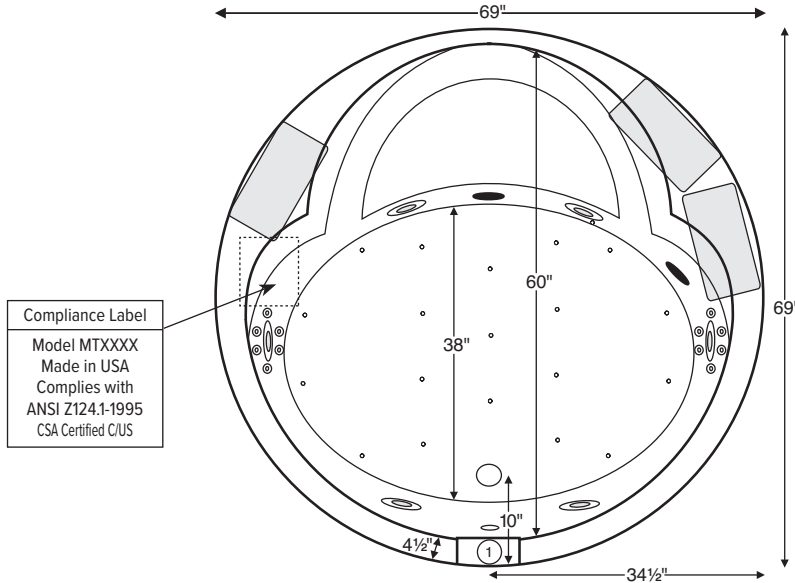

Rendezvous 1

69" x 69" x 21.875"

GENERAL SPECIFICATIONS:

Material - Acrylic

Installation - Drop-in (cannot be undermounted)
Not recommended as a tub / shower combination.

Plumbed Weight - 185 lbs / 84 kg

Soaker Weight - 120 lbs / 55 kg

Average Fill - 45 gal to above jet level

Maximum Fill - 137 gal to overflow

NOTE: Filling this tub to the maximum may require an above average size or dedicated water heater.

Rendezvous 1 features an integral seat.

Numbered area on tub deck represent possible location to install a cleaning system, faucet or other fixtures.

Note: A hand shower or Breda valve may be located on the tub flange above any of the four jets on the sides of the tub.