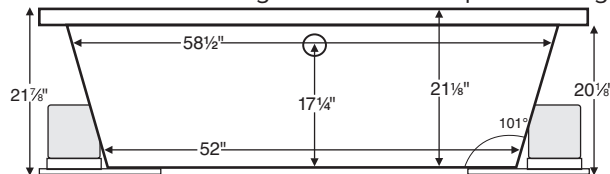

IMPORTANT:
Air baths and tubs with a pre-leveled foam base add 2-3" to overall tub height.

ELECTRICAL COMPONENTS & SPECIFICATIONS		
Required Electrical Service - 110 Volt		
Hydrotherapy Package	Components Included	GFCI
Standard Whirlpool	2-bhp pump, inline heater	2-15 amp
Ultra Whirlpool	2 2-bhp pumps, inline heater	2-20 amp
Air Massage	heated blower	1-15 amp
Air Massage Elite	heated blower, chromatherapy	1-15 amp
Air Massage with Standard Whirlpool	2-bhp pump, inline heater, heated blower	1-15 amp 2-20 amp
Air Massage with Ultra Whirlpool	2 2-bhp pumps, inline heater, heated blower	2-20 amp
Air Massage Elite with Standard Whirlpool	2-bhp pump, inline heater, heated blower, chromatherapy	1-15 amp 1-20amp
Air Massage Elite with Ultra Whirlpool	2 2-bhp pumps, inline heater, heated blower, chromatherapy	2-20 amp

For electrical requirements of tub options, see specific options specs
CSA Certified C/US; ANSI Z124.1 for plastic tubs and ANSI 112.19.7 for whirlpool components.

IMPORTANT ORDERING & INSTALLATION INFORMATION:

- Before ordering or installing, please consider future access to equipment.
- Add bedding compound to fully level and support bottom of tub.
- Tubs equipped with an air bath or a pre-leveled foam base are designed to rest on the floor *without* bedding compound, provided the floor is level.
- **Overall tub height is increased by approx. 2-3" when tub is equipped with any air bath package or when pre-leveled foam base or frame system is ordered.**
- Please measure tub **on-site** before building tub decking.
- If you are planning to use a glass enclosure, MTI must be advised when ordering for possible relocation of controls.
- Suction and control locations may vary.
- Specifications and configurations are subject to change without notice.
- Measurements are ±1/2" and are subject to change without notice.
- Measurements herein supersede all others published prior to publication date shown below.

See the "Designer Collection Tubs Installation & Operation Manual" included with tub delivery or go to mtibaths.com/support/installation_operation/manuals for all the information necessary to install and operate the tub.

MTI's Customer Service Department is available Monday-Friday 8am-6pm EST at 800-783-8827 or customerservice@mtibaths.com to answer any questions pertaining to ordering or installation.