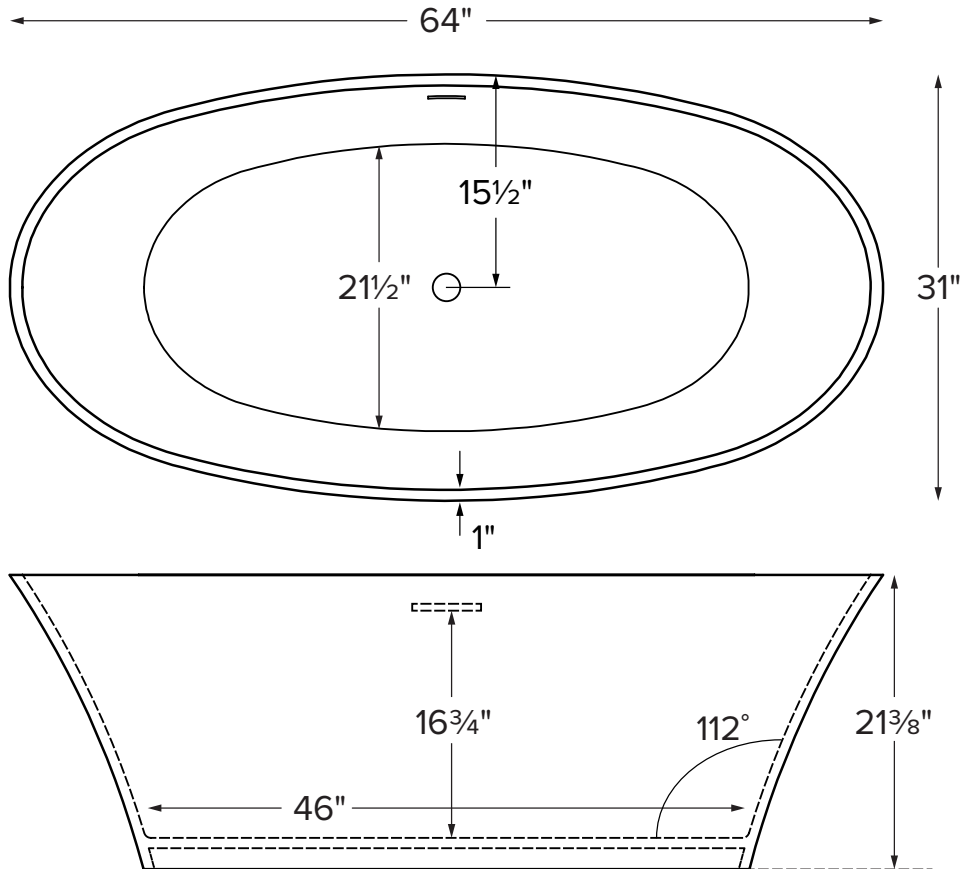

Adeline (#401)

64" x 31" x 21.375"

GENERAL SPECIFICATIONS:

Material - Mineral Composite

Installation - Freestanding - *cannot be undermounted*
Not recommended as a tub / shower combination.

Soaker Weight - 150 lbs / 68 kg

Maximum Fill - 71 gal to overflow

NOTE: *Filling this tub to the maximum may require an above average size or dedicated water heater.*

Features an integrated slotted overflow.

ELECTRICAL SPECIFICATIONS

Required Electrical Service - 110 Volt