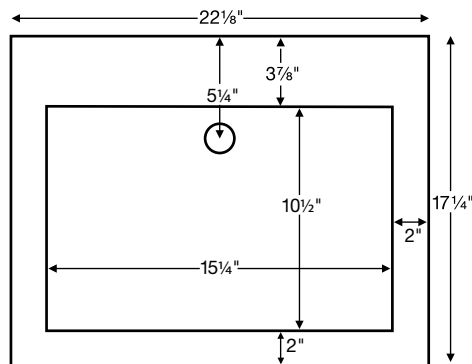

Metro 1

Model # MTCS-700

22.125" x 17.25" x 4.5"*

*NOTE: Standard exterior sink height is 4.5". Custom height available - from 3" to 7" - see drawings below. Must specify when ordering.

Installation: semi-recessed or undermount

Lead Time - 10 Business Days

Interior dimensions are measured at bottom of sink.

CONSTRUCTION AND STANDARD FEATURES

- Single-bowl design; 1.5" drain opening.
- Sink has no overflow standard. Integrated overflow is available by request. See 'sink and options pricing'.
- Metro 1 is a semi-recessed model, which allows only the top 4.5" of the sink to rest on the vanity. Custom exterior height available from 3" to 7". Must specify on order.
- No holes drilled standard; up to 3 holes drilled by MTI at no additional charge.
- One-piece construction using Engineered Solid Stone (ESS) material, which is solid through and through.
- ESS is a mixture of ground natural materials and binding agents that are liquefied, poured and then hardened.
- This material is non-porous, stain-, mold- and mildew-resistant, making cleaning and maintenance easy.
- Approximately 65% of the material is organic, including minerals mined from the earth, making it "Green".
- Same material and color all the way through, with minor variations due to use of natural minerals.
- Five-Year Limited Residential Warranty.
- Shipping Weight: 39 lbs.