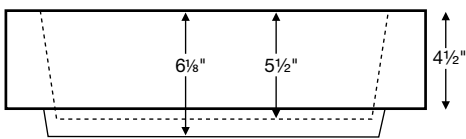

Interior dimensions are measured at bottom of sink.

CONSTRUCTION AND STANDARD FEATURES

- Single-bowl design; 1.5" drain opening.
- Sink has no overflow standard. Integrated overflow is available by request. See 'sink and options pricing'.
- Metro 1 is a semi-recessed model, which allows only the top 4.5" of the sink to rest on the vanity. Custom exterior height available from 3" to 7". Must specify on order.
- No holes drilled standard; up to 3 holes drilled by MTI at no additional charge.
- One-piece construction using Engineered Solid Stone (ESS) material, which is solid through and through.
- ESS is a mixture of ground natural materials and binding agents that are liquefied, poured and then hardened.
- This material is non-porous, stain-, mold- and mildew-resistant, making cleaning and maintenance easy.
- Approximately 65% of the material is organic, including minerals mined from the earth, making it "Green".
- Same material and color all the way through, with minor variations due to use of natural minerals.
- Five-Year Limited Residential Warranty.
- Shipping Weight: 39 lbs.

Sink Options and Pricing

NOTE: part codes for all options listed in parenthesis.

Part #: MTCS-700 - $1,035

Standard Color - White, matte finish

Biscuit Color Upgrade, matte finish - (SSBISNK) **$105**

Optional Gloss Finish Upcharge - For White or Biscuit (SSGLOSSNK) **$215**

Additional material colors available for projects only. Please call MTI.

Integrated Overflow - Front installation only (SINKIO) **No Charge**

Quick Ship - reduces lead time - please call for availability (QUISINKSH) **$190**

Options and Accessories

NOTE: part codes for all options listed in parenthesis.

Teak Sink Tray -

Slatted (TKST1) **$150**

Solid (TKST2) **$150**

Drain Kits -

Finger Touch Drain With Overflow

Chrome (DKFGC) **$110**

Brushed Nickel (DKFGBN) **$115**

Finger Touch Drain Without Overflow

Chrome (DKFGCN) **$110**

Brushed Nickel (DKFGBNN) **$115**

Grid Drain With Overflow

Chrome (DKGDC) **$80**

Brushed Nickel (DKGDBN) **$110**

Grid Drain Without Overflow

Chrome (DKGDCN) **$80**

Brushed Nickel (DKGDBNN) **$110**

Fixed Drain Without Overflow

Chrome (DKFDC) **$195**

Sink Bottom Cover - Matching material color -

Matte (BCSMT) **$370**

Gloss (BCSGL) **$435**

See additional colors at: mtibaths.com/about-products/sink-options/

NOTE: Measurements are $\pm 1/2"$ and are subject to change without notice.

Data herein supersedes all previous prior to publication date indicated below.

Environmentally Responsible

MTI uses only 100% U.S.-certified legal, reclaimed, sustainable teak. A replacement tree is planted 20 years before a tree is harvested. The teak used in MTI products is imported from reputable suppliers bordering Myanmar. MTI suppliers observe all international laws regarding labor and conservation. All of the teak used by MTI is harvested from reclaimed forests and is absolutely not endangering or depleting rain forests.