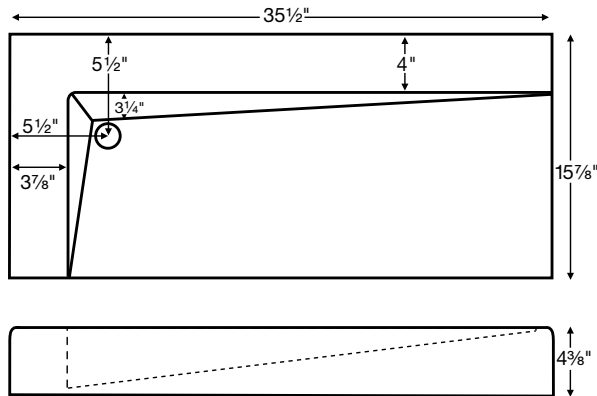

**St. Tropez**  
**Model # MTCS-711**  
**35.5" x 15.875" x 4.375"**

**Installation:** vessel-style  
**Lead Time - 10 Business Days**

**Sink Options and Pricing**

NOTE: part codes for all options listed in parenthesis.

NOTE: Sink rests on top of counter. Cut-out for the drain installation and sink base is required.  
 Measurements are  $\pm 1/2"$  and are subject to change without notice. Data herein supersedes all previous prior to publication date indicated below.