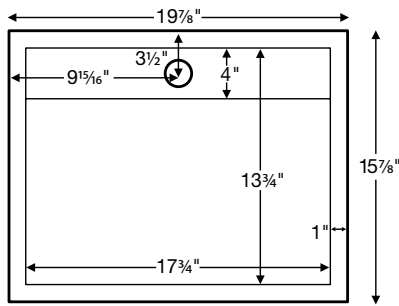

Wymara 1 features a concealed drain cover. Shown below with cover removed.

**NOTES:**

- Measurements are ±1/2" and are subject to change without notice. Data herein supersedes all previous prior to publication date indicated below.
- Undermount installation may require additional bracing and is the responsibility of the installer.

**Wymara 1**

Model # MTCS-712

19.875" x 15.875" x 4.625"

**Installation:** vessel-style or undermount

**Lead Time - 10 Business Days**

<b>Sink Options and Pricing</b> NOTE: part codes for all options listed in parenthesis.
<b>Part #: MTCS-712 - \$1,180</b>
<b>Standard Color</b> - White, matte finish <b>Biscuit Color Upgrade, matte finish</b> - (SSBISNK) <b>\$105</b>
<b>Optional Gloss Finish Upcharge</b> - For White or Biscuit (SSGLOSSNK) <b>\$215</b> Additional material colors available for projects only. Please call MTI.
<b>Quick Ship</b> - reduces lead time - please call for availability (QUISINKSH) <b>\$190</b>

Wymara 1 shown with drain cover removed.

Also available, Wymara Counter-Sink 1, featuring custom-size countertop with integrated bowl. Offered in single or double bowl configurations.