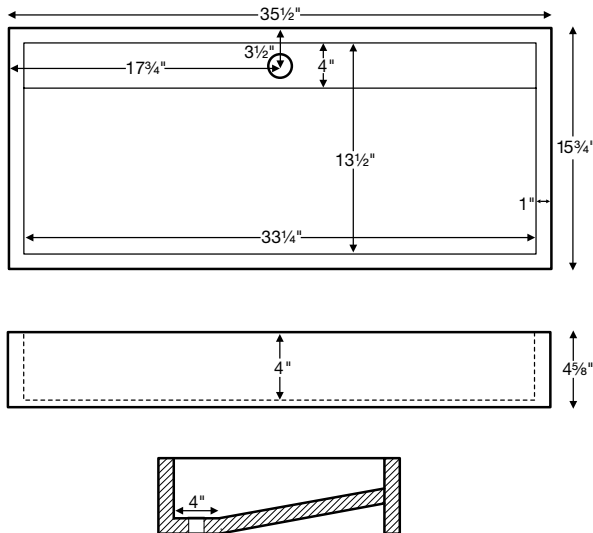

# Wymara 2

Model # MTCS-713

35.5" x 15.75" x 4.625"

Wymara 2 features a concealed drain cover.  
Shown below with cover removed.

**NOTES:**

- Measurements are  $\pm 1/2$ " and are subject to change without notice. Data herein supersedes all previous prior to publication date indicated below.
- Undermount installation may require additional bracing and is the responsibility of the installer.

## CONSTRUCTION AND STANDARD FEATURES

- Single-bowl design; 1.5" drain opening.
- Sink has no overflow. Requires vessel-style drain kit without overflow. Check local codes.
- One-piece construction using Engineered Solid Stone (ESS) material, which is solid through and through.
- ESS is a mixture of ground natural materials and binding agents that are liquefied, poured and then hardened.
- This material is non-porous, stain-, mold- and mildew-resistant, making cleaning and maintenance easy.
- Approximately 65% of the material is organic, including minerals mined from the earth, making it "Green".
- Same material and color all the way through, with minor variations due to use of natural minerals.
- Five-Year Limited Residential Warranty.
- Shipping weight: 70 lbs.