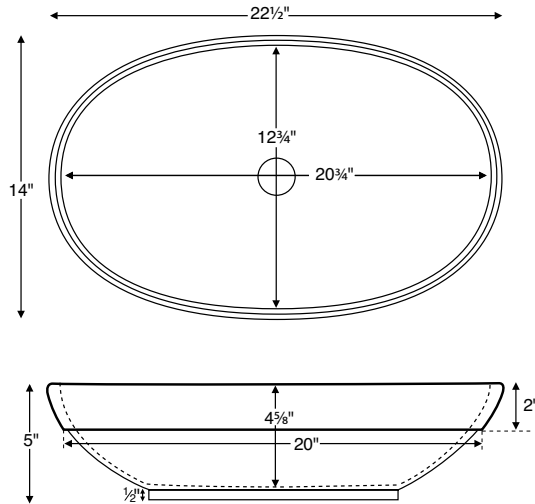

Alissa SR

Model # MTCS-717
22.5" x 14" x 2"

Installation: semi-recessed or undermount
Lead Time - 10 Business Days

NOTES: SINK IS SEMI-RECESSED AND MUST BE MEASURED ON-SITE TO ENSURE ACCURATE DIMENSIONS OF HOLE CUT-OUT. In addition, a template is supplied with each Alissa semi-recessed sink at no charge to facilitate installation. If template is needed prior to shipment of sink, customer is responsible for actual shipping charges of the template. Measurements are $\pm 1/2"$ and are subject to change without notice. Data herein supersedes all previous prior to publication date indicated below.

CONSTRUCTION AND STANDARD FEATURES

- Alissa SR is a semi-recessed model, which allows only the top 2" of the sink to rest on the vanity.
- Single-bowl design; 1.5" drain opening.
- Sink has no overflow. Requires vessel-style drain kit without overflow. Check local codes.
- One-piece construction using Engineered Solid Stone (ESS) material, which is solid through and through.
- ESS is a mixture of ground natural materials and binding agents that are liquefied, poured and then hardened.
- This material is non-porous, stain-, mold- and mildew-resistant, making cleaning and maintenance easy
- Approximately 65% of the material is organic, including minerals mined from the earth, making it "Green".
- Same material and color all the way through, with minor variations due to use of natural minerals.
- Five-Year Limited Residential Warranty.
- Shipping weight: 25 lbs.

Also available in this style, Alissa Counter-Sink, featuring custom-size countertop with integrated bowl. Offered in a single or double bowl configuration.