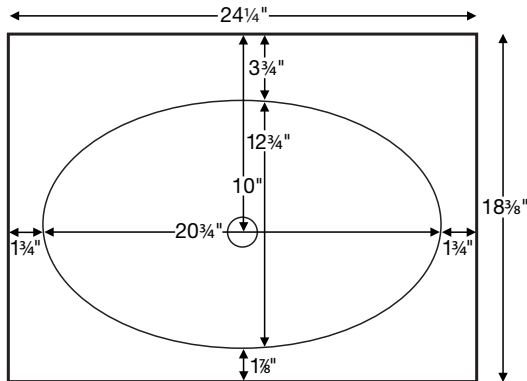

# Akana 1

Model # MTCS-719

24.25" x 18.375" x 3.125"\*

\*NOTE: Standard exterior sink height is 3.125".  
Custom height available up to 6.625" - see drawings below.  
Must specify when ordering.

**Installation:** semi-recessed or undermount  
**Lead Time - 10 Business Days**