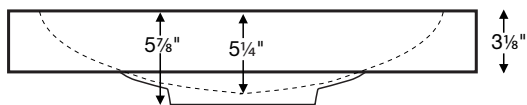

# Akana 1

Model # MTCS-719

24.25" x 18.375" x 3.125"\*

\*NOTE: Standard exterior sink height is 3.125".  
Custom height available up to 6.625" - see drawings below.  
Must specify when ordering.

**Installation:** semi-recessed or undermount  
**Lead Time - 10 Business Days**