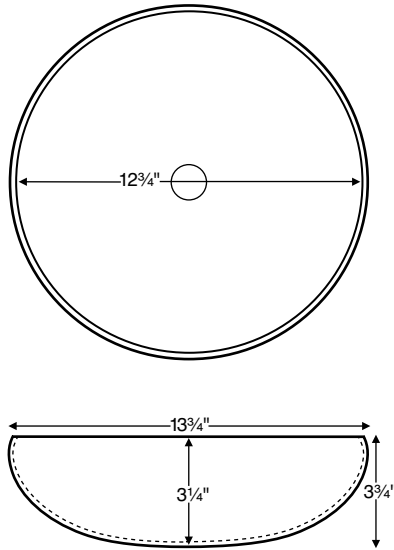

Luna 1 shown with a Rolled Rim

Luna 1

Model # MTCS-720

13.75" x 3.75"

Installation: vessel-style
Lead Time - 10 Business Days

NOTE: Sink rests on top of counter. Cut-out for the drain installation and sink base is required. Measurements are $\pm 1/2"$ and are subject to change without notice. Data herein supersedes all previous prior to publication date indicated below.