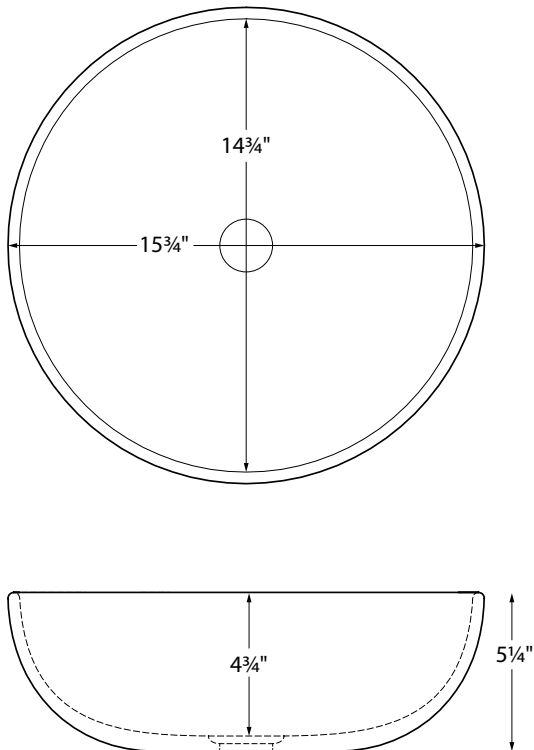

Luna 2 shown with a Rolled Rim

Luna 2
Model # MTCS-721
 15¾" x 5¼"

Installation: vessel-style
Lead Time - 10 Business Days

NOTE: Sink rests on top of counter. Cut-out for the drain installation and sink base is required. Measurements are ±1/2" and are subject to change without notice. Data herein supersedes all previous prior to publication date indicated below.