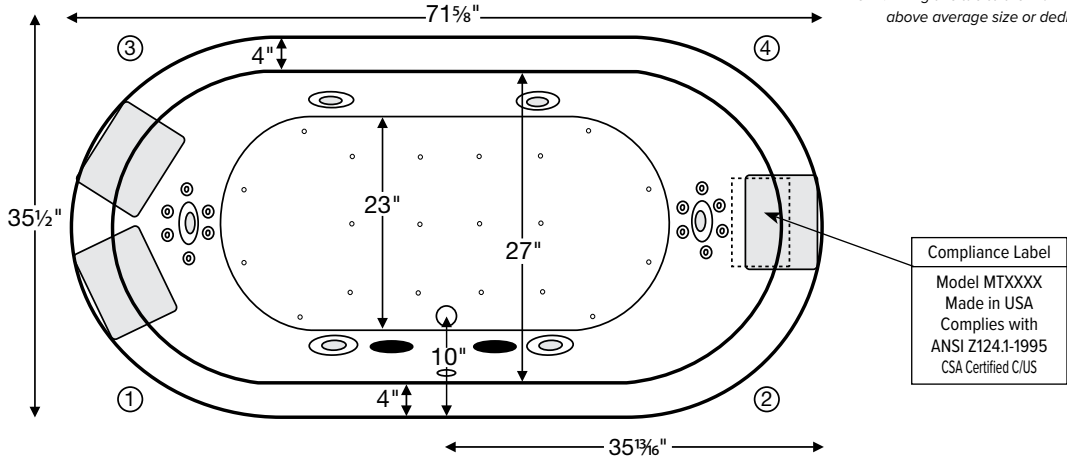

Melinda 2

71.625" x 35.5" x 21.75"

GENERAL SPECIFICATIONS:

- Material** - Acrylic
 - Installation** - Drop-in (cannot be undermounted)
Not recommended as a tub / shower combination.
 - Plumbed Weight** - 144 lbs / 65 kg
 - Soaker Weight** - 100 lbs / 55 kg
 - Average Fill** - 39 gal to above jet level
 - Maximum Fill** - 75 gal to overflow
- NOTE: Filling this tub to the maximum may require an above average size or dedicated water heater.*

Numbered areas outside of tub deck represent possible locations to install cleaning systems, faucets and other fixtures.
Shown with Air Massage and Ultra Whirlpool Package.

IMPORTANT:
Air baths and tubs with a pre-leveled foam base add 2-3" to overall tub height.