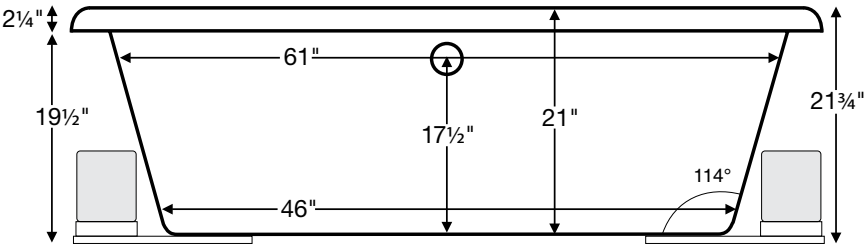

Melinda 2

71.625" x 35.5" x 21.75"

GENERAL SPECIFICATIONS:

- Material** - Acrylic
 - Installation** - Drop-in (cannot be undermounted)
Not recommended as a tub / shower combination.
 - Plumbed Weight** - 144 lbs / 65 kg
 - Soaker Weight** - 100 lbs / 55 kg
 - Average Fill** - 39 gal to above jet level
 - Maximum Fill** - 75 gal to overflow
- NOTE: Filling this tub to the maximum may require an above average size or dedicated water heater.*

Numbered areas outside of tub deck represent possible locations to install cleaning systems, faucets and other fixtures.
Shown with Air Massage and Ultra Whirlpool Package.

IMPORTANT:
Air baths and tubs with a pre-leveled foam base add 2-3" to overall tub height.