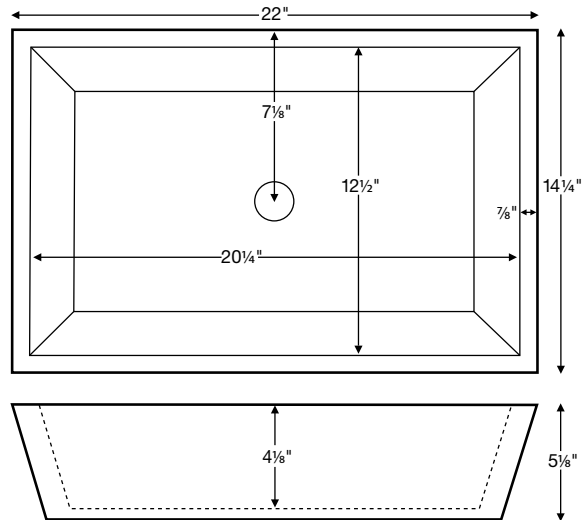

Petra 4

Model # MTCS-730
22" x 14.25" x 5.125"

Installation: vessel-style or undermount
Lead Time - 10 Business Days

NOTE: Sink rests on top of counter. Cut-out for the drain installation and sink base is required. Measurements are $\pm 1/2$ " and are subject to change without notice. Data herein supersedes all previous prior to publication date indicated below.

Also available, Petra Counter-Sink, featuring custom-size countertop with integrated bowl. Choose from 8 bowl variations. Petra Counter-Sink 4 shown below, offered in single or double bowl configurations.