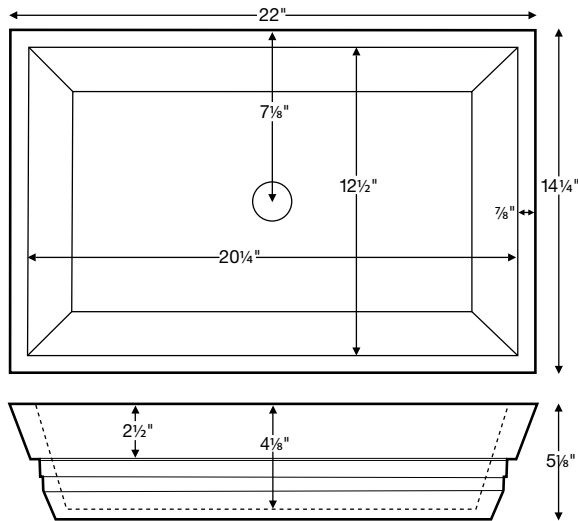

# Petra 4 SR

Model # MTCS-731  
22" x 14.25" x 2.5"

**Installation:** semi-recessed or undermount

**Lead Time - 10 Business Days**

NOTES: SINK IS SEMI-RECESSED. SINK MUST BE MEASURED ON-SITE TO ENSURE ACCURATE DIMENSIONS OF HOLE CUT-OUT. Measurements are  $\pm 1/2$ " and are subject to change without notice. Data herein supersedes all previous prior to publication date indicated below.

## CONSTRUCTION AND STANDARD FEATURES

- Petra 4 SR is a semi-recessed model, which allows only the top 2.5" of the sink to rest on the vanity.
- Single-bowl design; 1.5" drain opening.
- Sink has no overflow. Requires vessel-style drain kit without overflow. Check local codes.
- One-piece construction using Engineered Solid Stone (ESS) material, which is solid through and through.
- ESS is a mixture of ground natural materials and binding agents that are liquefied, poured and then hardened.
- This material is non-porous, stain-, mold- and mildew-resistant, making cleaning and maintenance easy.
- Approximately 65% of the material is organic, including minerals mined from the earth, making it "Green".
- Same material and color all the way through, with minor variations due to use of natural minerals.
- Five-Year Limited Residential Warranty.
- Shipping weight: 33 lbs.

Also available, Petra Counter-Sink, featuring custom-size countertop with integrated bowl. Choose from 8 bowl variations. Petra Counter-Sink 4 shown below, offered in single or double bowl configurations.