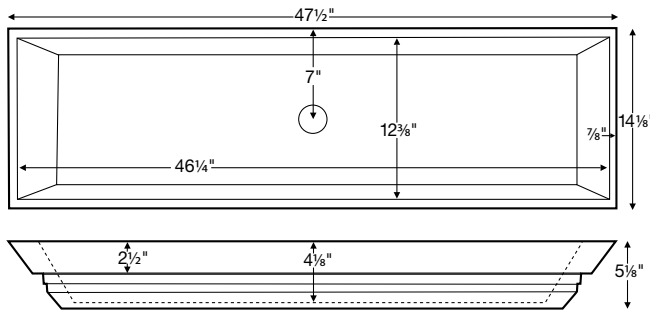

Petra 5 SR

Model # MTCS-733
47.5" x 14.125" x 2.5"

Petra 5 SR is a single-drain semi-recessed sink.

Installation: semi-recessed or undermount
Lead Time - 10 Business Days

NOTES: SINK IS SEMI-RECESSED. SINK MUST BE MEASURED ON-SITE TO ENSURE ACCURATE DIMENSIONS OF HOLE CUT-OUT. Measurements are $\pm 1/2$ " and are subject to change without notice. Data herein supersedes all previous prior to publication date indicated below.

CONSTRUCTION AND STANDARD FEATURES

- Petra 5 SR is a semi-recessed model, which allows only the top 2.5" of the sink to rest on the vanity.
- Single-bowl design; 1.5" drain opening.
- Sink has no overflow. Requires vessel-style drain kit without overflow. Check local codes.
- One-piece construction using Engineered Solid Stone (ESS) material, which is solid through and through.
- ESS is a mixture of ground natural materials and binding agents that are liquefied, poured and then hardened.
- This material is non-porous, stain-, mold- and mildew-resistant, making cleaning and maintenance easy.
- Approximately 65% of the material is organic, including minerals mined from the earth, making it "Green".
- Same material and color all the way through, with minor variations due to use of natural minerals.
- Five-Year Limited Residential Warranty.
- Shipping weight: 67 lbs.

Also available, Petra Counter-Sink, featuring custom-size countertop with integrated bowl. Choose from 8 bowl variations. Petra Counter-Sink 5 shown below, available only as a single bowl.