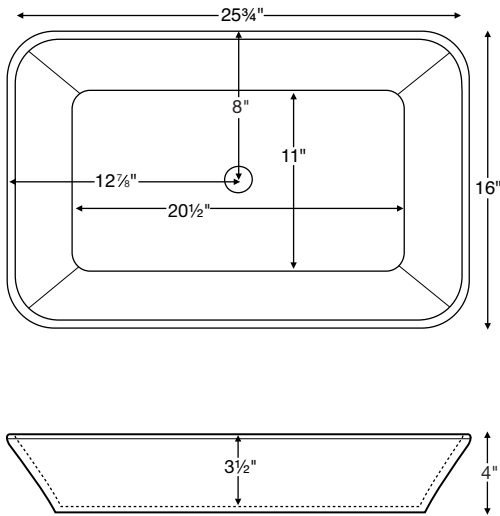

# Addison

Model # MTCS-739  
25.75" x 16" x 4"

Installation: vessel-style

Lead Time - 10 Business Days

NOTE: Measurements are  $\pm 1/2"$  and are subject to change without notice. Data herein supersedes all previous prior to publication date indicated below.