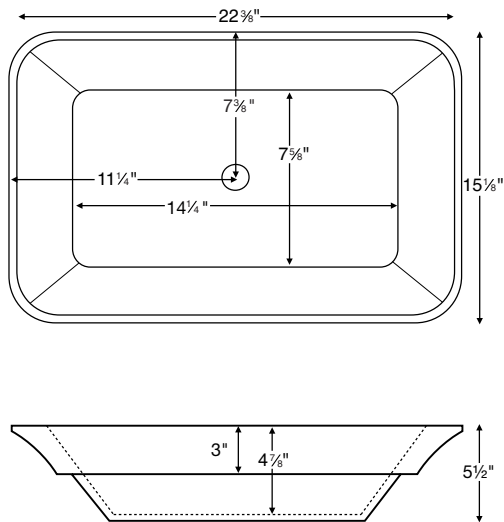

# Addison SR

Model # MTCS-740  
22.375" x 15.125" x 3"

**Installation:** semi-recessed  
**Lead Time - 10 Business Days**

NOTES: SINK IS SEMI-RECESSED. SINK MUST BE MEASURED ON-SITE TO ENSURE ACCURATE DIMENSIONS OF HOLE CUT-OUT. Measurements are  $\pm 1/2$ " and are subject to change without notice. Data herein supersedes all previous prior to publication date indicated below.

## CONSTRUCTION AND STANDARD FEATURES

- Addison SR is a semi-recessed model, which allows only the top 3" of the sink to rest on the vanity.
- Single-bowl design; 1.5" drain opening.
- Sink has no overflow. Requires vessel-style drain kit without overflow. Check local codes.
- One-piece construction using Engineered Solid Stone (ESS) material, which is solid through and through.
- ESS is a mixture of ground natural materials and binding agents that are liquefied, poured and then hardened.
- This material is non-porous, stain-, mold- and mildew-resistant, making cleaning and maintenance easy.
- Approximately 65% of the material is organic, including minerals mined from the earth, making it "Green".
- Same material and color all the way through, with minor variations due to use of natural minerals.
- Five-Year Limited Residential Warranty.
- Shipping weight: 30 lbs.