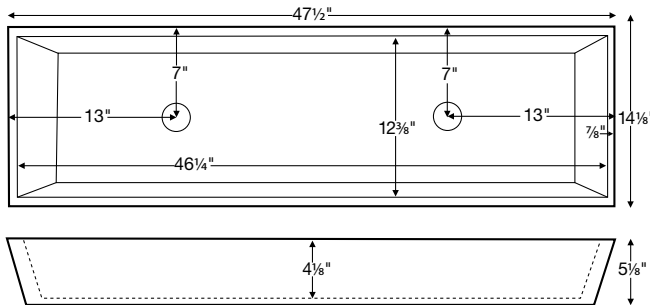

Petra 6 is a dual-drain vessel sink.

**NOTES:**

- Measurements are  $\pm 1/2$ " and are subject to change without notice. Data herein supersedes all previous prior to publication date indicated below.
- Undermount installation may require additional bracing and is the responsibility of the installer.