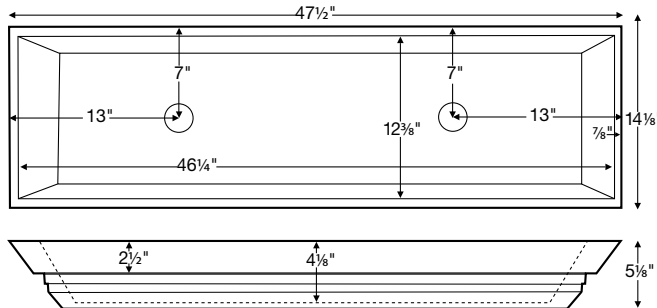

Petra 6 SR is a dual-drain semi-recessed sink.

# Petra 6 SR

Model # MTCS-744

47.5" x 14.125" x 2.5"

**Installation:** semi-recessed or undermount

**Lead Time - 10 Business Days**

NOTES: SINK IS SEMI-RECESSED. SINK MUST BE MEASURED ON-SITE TO ENSURE ACCURATE DIMENSIONS OF HOLE CUT-OUT.

## CONSTRUCTION AND STANDARD FEATURES

- Petra 6 SR is a semi-recessed model, which allows only the top 2.5" of the sink to rest on the vanity.
- Single-bowl design; 1.5" drain opening.
- Sink has no overflow. Requires vessel-style drain kit without overflow. Check local codes.
- One-piece construction using Engineered Solid Stone (ESS) material, which is solid through and through.
- ESS is a mixture of ground natural materials and binding agents that are liquefied, poured and then hardened.
- This material is non-porous, stain-, mold- and mildew-resistant, making cleaning and maintenance easy.
- Approximately 65% of the material is organic, including minerals mined from the earth, making it "Green".
- Same material and color all the way through, with minor variations due to use of natural minerals.
- Five-Year Limited Residential Warranty.
- Shipping weight: 67 lbs.