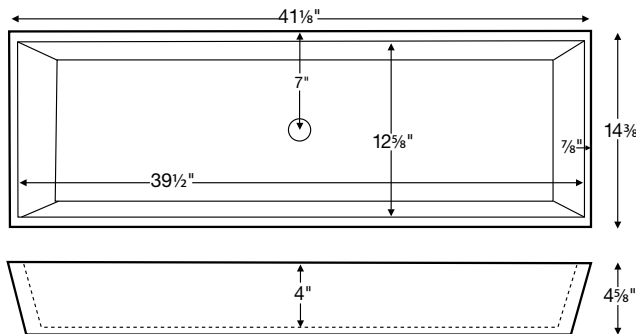

# Petra 7

Model # MTCS-747

41.125" x 14.375" x 4.625"

**Installation:** vessel-style or undermount

**Lead Time - 10 Business Days**

Petra 7 is a single-drain vessel sink.

**NOTES:**

- Measurements are  $\pm 1/2$ " and are subject to change without notice. Data herein supersedes all previous prior to publication date indicated below.
- Undermount installation may require additional bracing and is the responsibility of the installer.

### CONSTRUCTION AND STANDARD FEATURES

- Single-bowl design; 1.5" drain opening.
- Sink has no overflow. Requires vessel-style drain kit without overflow. Check local codes.
- One-piece construction using Engineered Solid Stone (ESS) material, which is solid through and through.
- ESS is a mixture of ground natural materials and binding agents that are liquefied, poured and then hardened.
- This material is non-porous, stain-, mold- and mildew-resistant, making cleaning and maintenance easy.
- Approximately 65% of the material is organic, including minerals mined from the earth, making it "Green".
- Same material and color all the way through, with minor variations due to use of natural minerals.
- Five-Year Limited Residential Warranty.
- Shipping weight: 48 lbs.